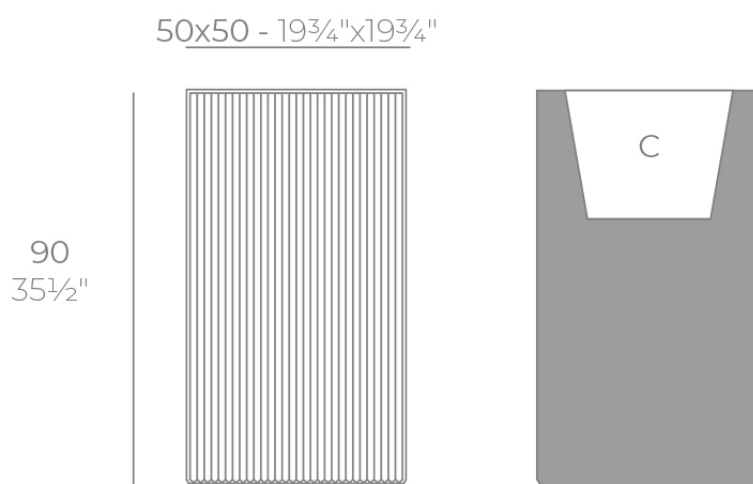

Info

Description

Weight: 18.5 Kg

GATSBY Cubo Alto
GATSBY Hight Cube
ref. 54430
C= 40x40x40 15³/₄"x15³/₄"x15³/₄"
48 L
12³/₄Gal