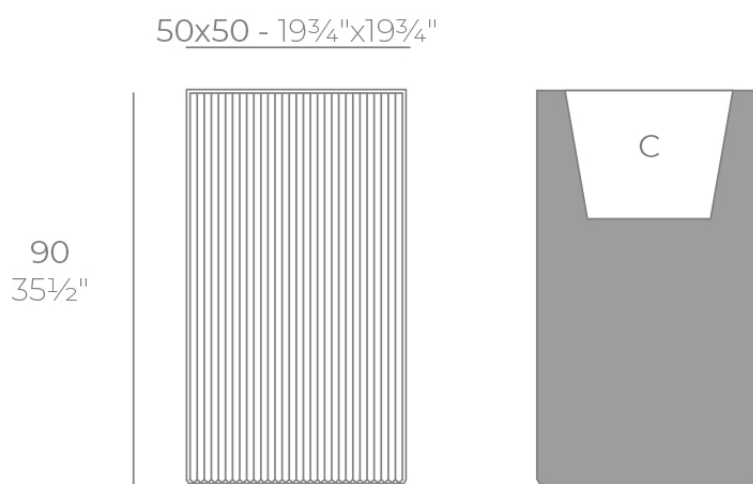

Gatsby prisma planter 50x50x90

by Ramón Esteve

The Gatsby collection, designed by Ramón Esteve, evokes the elegance and glamour of Art Deco, reminding us of the Roaring Twenties. Inspired by the bonanza, parties and excesses of that era, Gatsby combines intricate design with extraordinary simplicity, reflecting the American dream.

Info

Description

Weight: 18.5 Kg

GATSBY Cubo Alto
GATSBY Hight Cube
ref. 54430
C= 40x40x40 15³/₄"x15³/₄"x15³/₄"
48 L
12³/₄Gal

Finishes

finishes

BASIC

Ref. 54430A