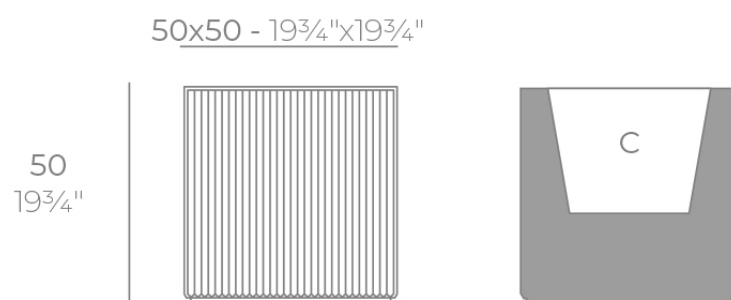

## Gatsby prisma planter 50x50x50

by Ramón Esteve

The Gatsby collection, designed by Ramón Esteve, evokes the elegance and glamour of Art Deco, reminding us of the Roaring Twenties. Inspired by the bonanza, parties and excesses of that era, Gatsby combines intricate design with extraordinary simplicity, reflecting the American dream.

### Description

Weight: 9 Kg

GATSBY Cubo  
GATSBY Cube  
ref. 54429  
C= 40x40x34 15<sup>3</sup>/<sub>4</sub>"x15<sup>3</sup>/<sub>4</sub>"x13<sup>1</sup>/<sub>2</sub>"  
34 L  
9Gal