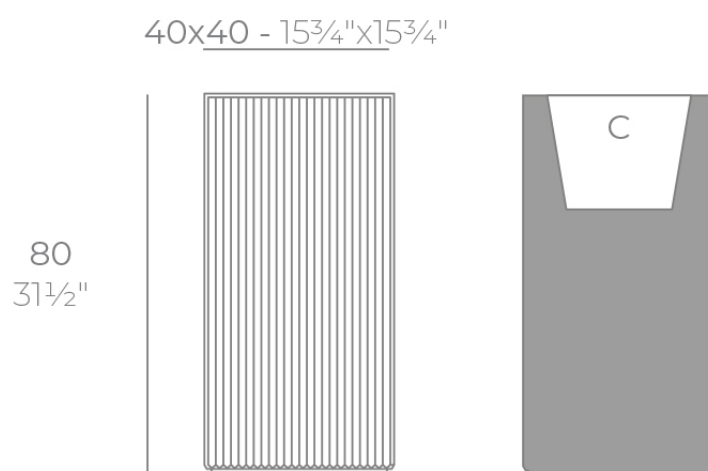

Gatsby prisma planter 40x40x80

by Ramón Esteve

The Gatsby collection, designed by Ramón Esteve, evokes the elegance and glamour of Art Deco, reminding us of the Roaring Twenties. Inspired by the bonanza, parties and excesses of that era, Gatsby combines intricate design with extraordinary simplicity, reflecting the American dream.

Info

Description

Weight: 13 Kg

GATSBY Cubo Alto
GATSBY Hight Cube
ref. 54428
C= 32x32x32 12¹/₂"x12¹/₂"x12¹/₂"
23 L
6Gal

Finishes

finishes

BASIC

Ref. 54428A