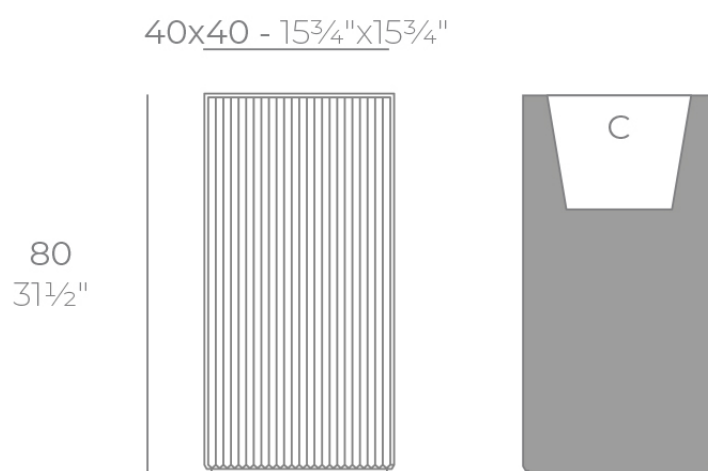

## Gatsby prisma planter 40x40x80

by Ramón Esteve

The Gatsby collection, designed by Ramón Esteve, evokes the elegance and glamour of Art Deco, reminding us of the Roaring Twenties. Inspired by the bonanza, parties and excesses of that era, Gatsby combines intricate design with extraordinary simplicity, reflecting the American dream.

### Description

Weight: 13 Kg

GATSBY Cubo Alto  
GATSBY Hight Cube  
ref. 54428  
C= 32x32x32 12<sup>1</sup>/<sub>2</sub>"x12<sup>1</sup>/<sub>2</sub>"x12<sup>1</sup>/<sub>2</sub>"  
23 L  
6Gal