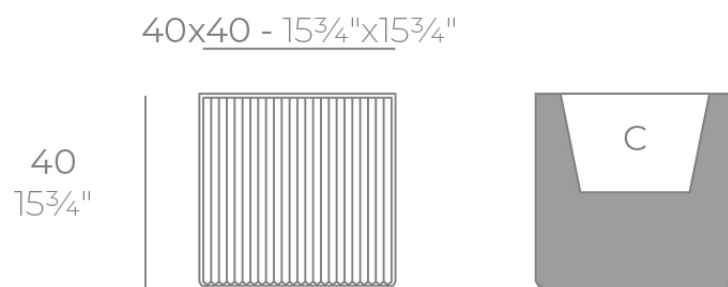

## Gatsby prisma planter 40x40x40

by Ramón Esteve

The Gatsby collection, designed by Ramón Esteve, evokes the elegance and glamour of Art Deco, reminding us of the Roaring Twenties. Inspired by the bonanza, parties and excesses of that era, Gatsby combines intricate design with extraordinary simplicity, reflecting the American dream.

### Description

Weight: 5 Kg

GATSBY Cubo  
GATSBY Cube  
ref. 54427  
C= 32x32x23 12<sup>1</sup>/<sub>2</sub>"x12<sup>1</sup>/<sub>2</sub>"x9"  
18 L  
4<sup>3</sup>/<sub>4</sub>Gal