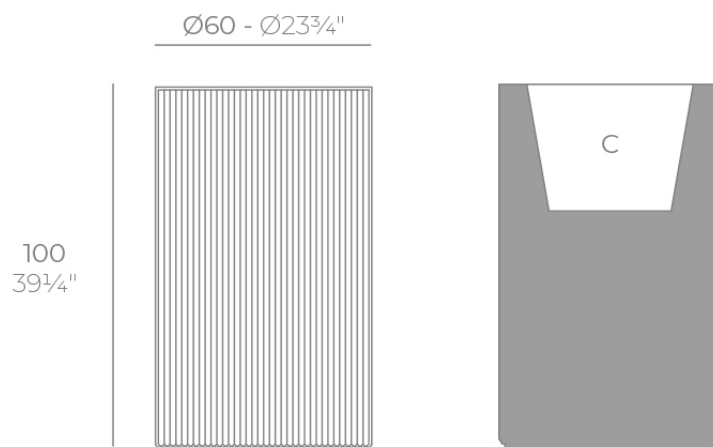

Gatsby cylinder planter ø60x100

by Ramón Esteve

The Gatsby collection, designed by Ramón Esteve, evokes the elegance and glamour of Art Deco, reminding us of the Roaring Twenties. Inspired by the bonanza, parties and excesses of that era, Gatsby combines intricate design with extraordinary simplicity, reflecting the American dream.

Info

Description

Weight: 13 Kg

GATSBY Cilindro Alto
GATSBY Hight Cylindre
ref. 54426
C= 49x49x45 19½"x19½"x17¾"
65 L
17½Gal

Finishes

finishes

BASIC

Ref. 54426A