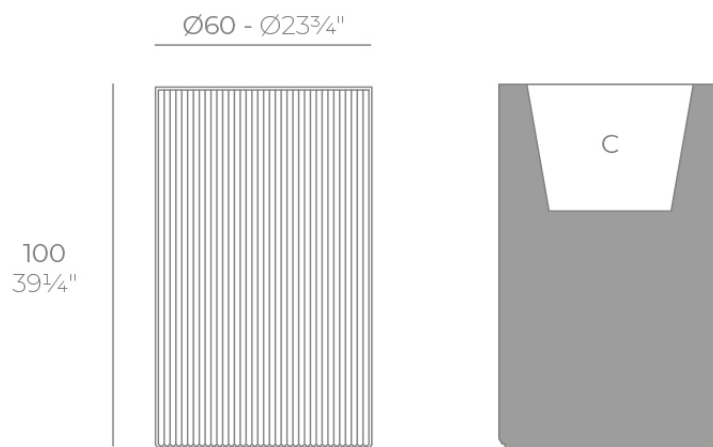

Gatsby cylinder planter ø60x100

by Ramón Esteve

The Gatsby collection, designed by Ramón Esteve, evokes the elegance and glamour of Art Deco, reminding us of the Roaring Twenties. Inspired by the bonanza, parties and excesses of that era, Gatsby combines intricate design with extraordinary simplicity, reflecting the American dream.

Info

Description

Weight: 13 Kg

GATSBY Cilindro Alto
GATSBY Hight Cylindre
ref. 54426
C= 49x49x45 19¹/₂"x19¹/₂"x17³/₄"
65 L
17¹/₂Gal

Finishes

finishes

BASIC

Ref. 54426A