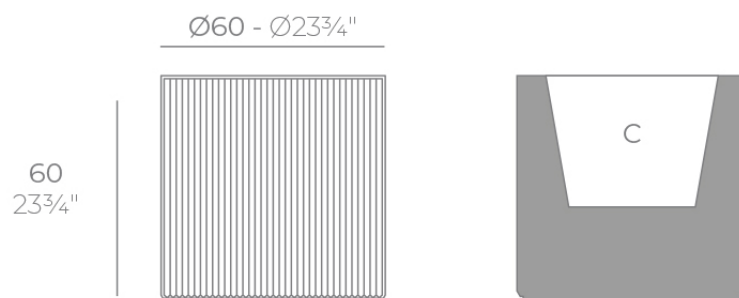

Gatsby cylinder planter ø60x60

by Ramón Esteve

The Gatsby collection, designed by Ramón Esteve, evokes the elegance and glamour of Art Deco, reminding us of the Roaring Twenties. Inspired by the bonanza, parties and excesses of that era, Gatsby combines intricate design with extraordinary simplicity, reflecting the American dream.

Info

Description

Weight: 10 Kg

GATSBY Cilindro
GATSBY Cylindre
ref. 54425
C= 49x49x31 19½"x19½"x12½"
47 L
12½Gal

Finishes

finishes

BASIC

Ref. 54425A