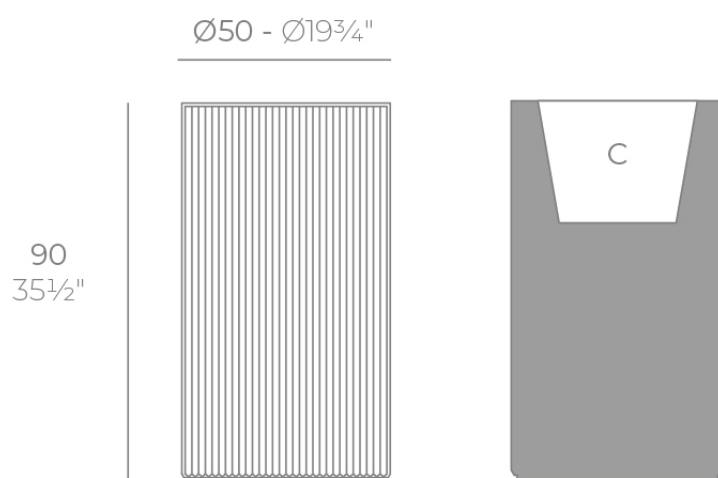

Gatsby cylinder planter ø50x90

by Ramón Esteve

The Gatsby collection, designed by Ramón Esteve, evokes the elegance and glamour of Art Deco, reminding us of the Roaring Twenties. Inspired by the bonanza, parties and excesses of that era, Gatsby combines intricate design with extraordinary simplicity, reflecting the American dream.

Info

Description

Weight: 10 Kg

GATSBY Cilindro Alto
GATSBY Hight Cylindre
ref. 54424
C= 41X41X32 16¹/₂"x16¹/₂"x12¹/₂"
32 L
8¹/₂Gal

Finishes

finishes

BASIC

Ref. 54424A