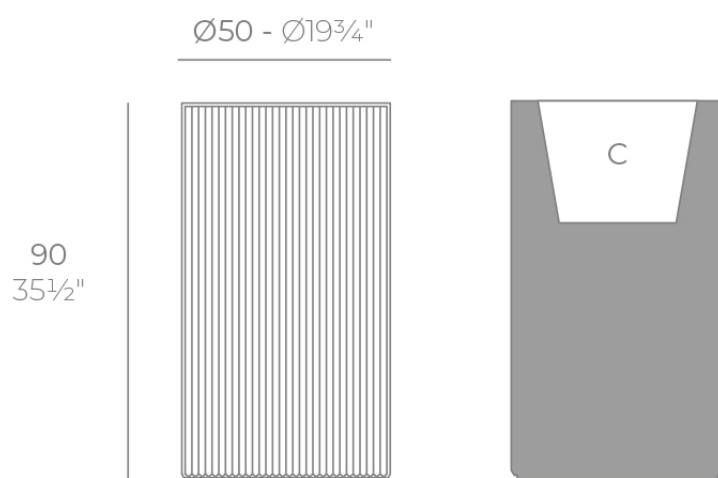

Gatsby cylinder planter ø50x90

by Ramón Esteve

The Gatsby collection, designed by Ramón Esteve, evokes the elegance and glamour of Art Deco, reminding us of the Roaring Twenties. Inspired by the bonanza, parties and excesses of that era, Gatsby combines intricate design with extraordinary simplicity, reflecting the American dream.

Info

Description

Weight: 10 Kg

GATSBY Cilindro Alto
GATSBY Hight Cylindre
ref. 54424
C= 41X41X32 16 1/2"x16 1/2"x12 1/2"
32 L
8 1/2Gal

Finishes

finishes

BASIC

Ref. 54424A