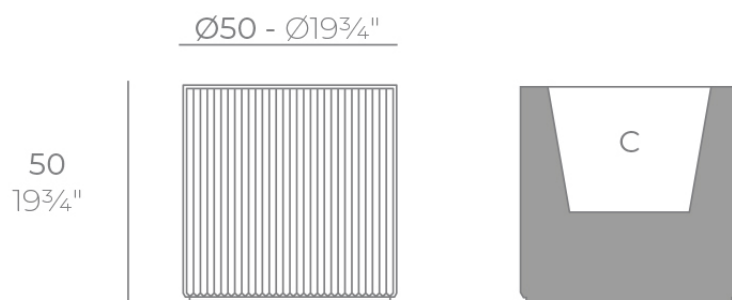

Gatsby cylinder planter ø50x50

by Ramón Esteve

The Gatsby collection, designed by Ramón Esteve, evokes the elegance and glamour of Art Deco, reminding us of the Roaring Twenties. Inspired by the bonanza, parties and excesses of that era, Gatsby combines intricate design with extraordinary simplicity, reflecting the American dream.

Info

Description

Weight: 6.5 Kg

GATSBY Cilindro
GATSBY Cylindre
ref. 54423
C= 41X41X29 16½"x16½"x11½"
30 L
8Gal

Finishes

finishes

BASIC

Ref. 54423A