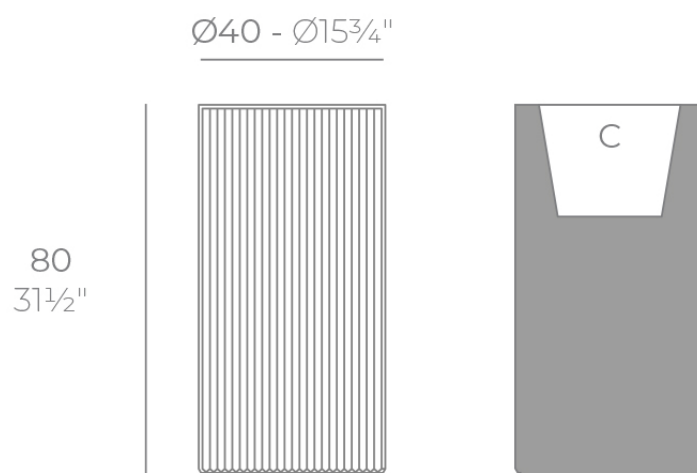

Gatsby cylinder planter ø40x80

by Ramón Esteve

The Gatsby collection, designed by Ramón Esteve, evokes the elegance and glamour of Art Deco, reminding us of the Roaring Twenties. Inspired by the bonanza, parties and excesses of that era, Gatsby combines intricate design with extraordinary simplicity, reflecting the American dream.

Info

Description

Weight: 7 Kg

GATSBY Cilindro Alto
GATSBY Hight Cylindre
ref. 54422
C= 32x32x28 12½"x12½"x11"
20 L
5½Gal

Finishes

finishes

BASIC

Ref. 54422A