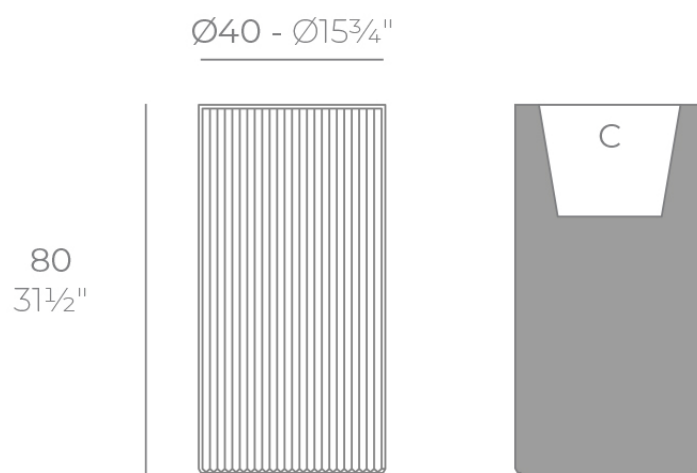

## Gatsby cylinder planter ø40x80

by Ramón Esteve

The Gatsby collection, designed by Ramón Esteve, evokes the elegance and glamour of Art Deco, reminding us of the Roaring Twenties. Inspired by the bonanza, parties and excesses of that era, Gatsby combines intricate design with extraordinary simplicity, reflecting the American dream.

### Description

Weight: 7 Kg

GATSBY Cilindro Alto  
GATSBY Hight Cylindre  
ref. 54422  
C= 32x32x28 12½"x12½"x11"  
20 L  
5½Gal