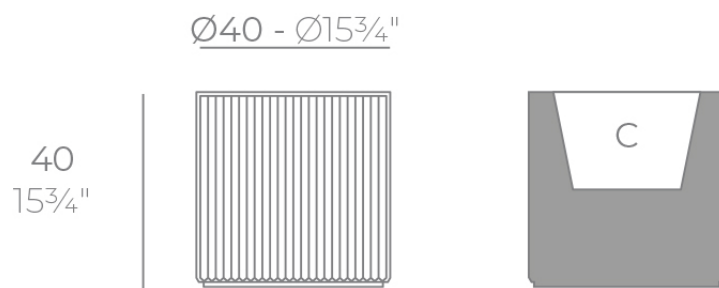

Gatsby cylinder planter ø40x40

by Ramón Esteve

The Gatsby collection, designed by Ramón Esteve, evokes the elegance and glamour of Art Deco, reminding us of the Roaring Twenties. Inspired by the bonanza, parties and excesses of that era, Gatsby combines intricate design with extraordinary simplicity, reflecting the American dream.

Info

Description

Weight: 4 Kg

GATSBY Cilindro
GATSBY Cylindre
ref. 54421
C= 32x32x23 12½"x12½"x9"
17 L
4½Gal

Finishes

finishes

BASIC

Ref. 54421A