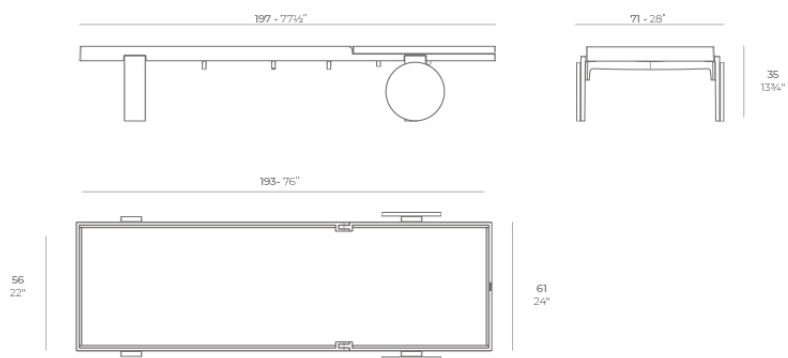

Info

Description

Weight: 78.12 Kg

CATSBY Tumbona
CATSBY Sun lounger
ref. 54414

Finishes

finishes

BASIC PP
Ref. 54414

white