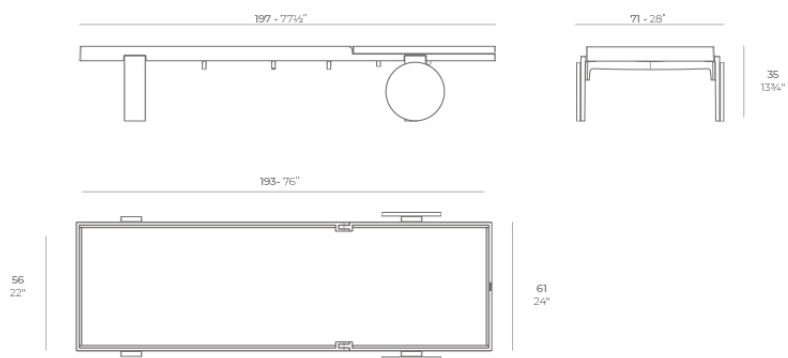

Info

Description

Weight: 18.89 Kg

CATSBY Tumbona
CATSBY Sun lounger
ref. 54414

Finishes

finishes

BASIC PP
Ref. 54414

white