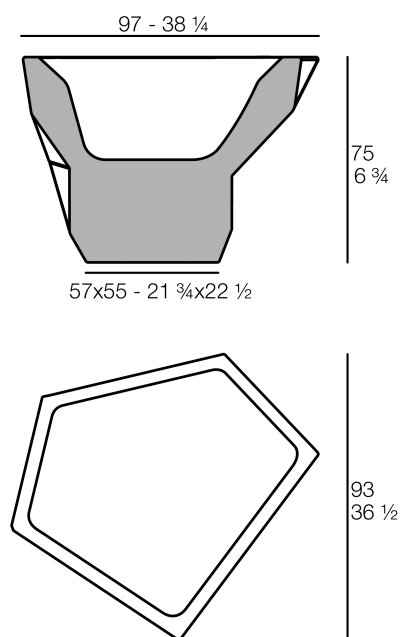

Faz pot 97x93x75

by Ramón Esteve

Vondom's Faz collection, designed by Ramón Esteve, is one of the firm's most iconic collections. It stands out for its modular design and sophistication, representing harmony, serenity and timelessness through mineral and emphatic shapes. Faz transforms environments with its unique combination of material and light, creating an enveloping and exclusive atmosphere.

Info

Description

Weight: 20 Kg

FAZ Jarron Medio C = 97L
FAZ Medium Planter C = $25 \frac{3}{4}$ gal

Finishes

finishes

BASIC

Ref. 54401A