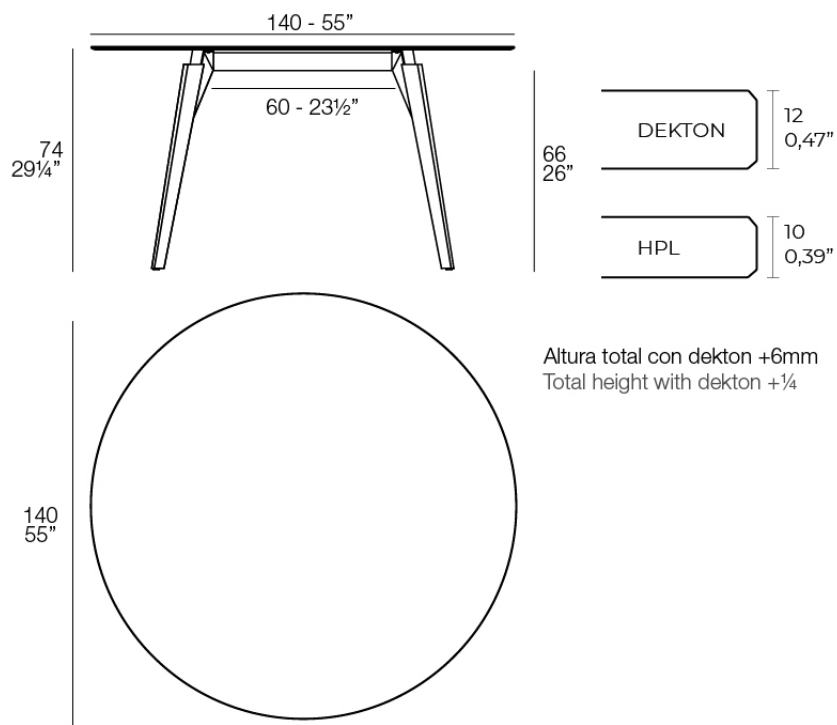

### Description

Weight: 36.14 Kg

FAZ WOOD Mesa Salón 140 x 140  
FAZ WOOD Lounge Table 55" x 55"

## estructura

---

ALUMINIUM

Ref. VVAR03084

white

ecru

black