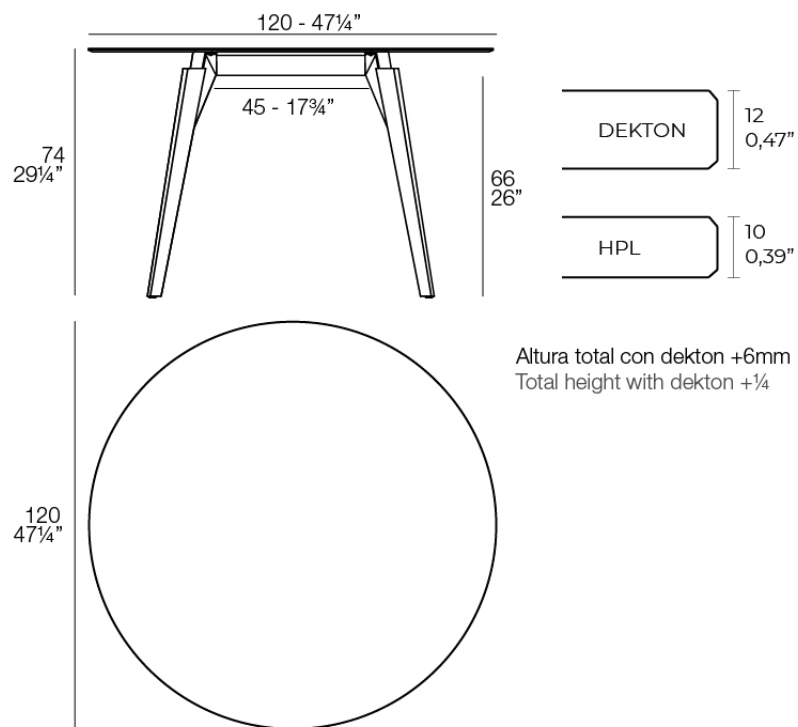

Faz wood high table ø120x74

by Ramón Esteve

Vondom's Faz collection, designed by Ramón Esteve, is one of the firm's most iconic collections. It stands out for its modular design and sophistication, representing harmony, serenity and timelessness through mineral and emphatic shapes. Faz transforms environments with its unique combination of material and light, creating an enveloping and exclusive atmosphere.

Info

Description

Weight: 31.66 Kg

FAZ WOOD Mesa Salón 120 x 120
FAZ WOOD Lounge Table 47 1/4" x 47 1/4"

Finishes

tabletops

HPL

Ref. 54323

HPL solid core

estructura

ALUMINIUM

Ref. VVAR03084

white

ecru

black

legs