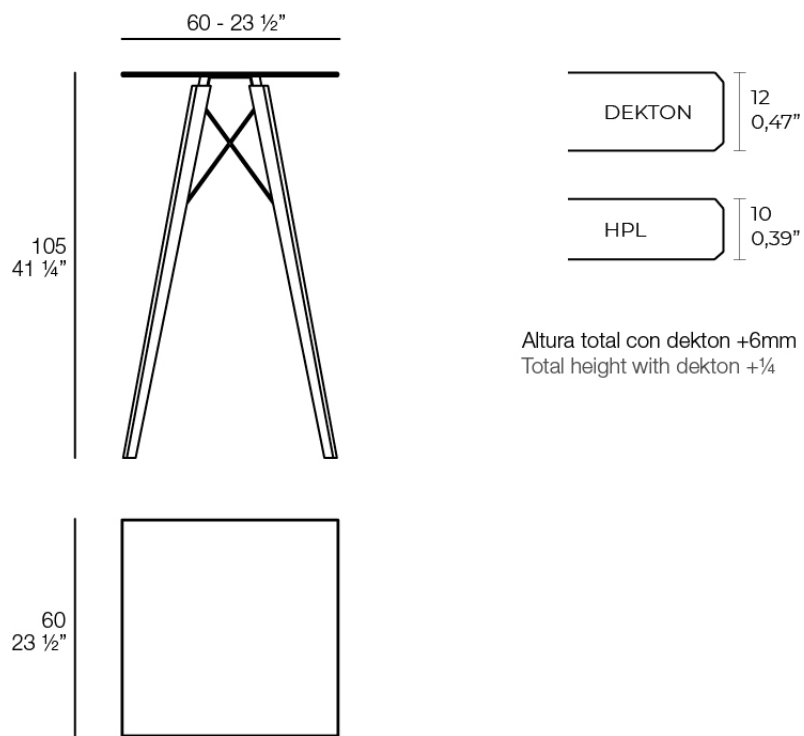

## Faz wood high table 60x60x105

by Ramón Esteve

Vondom's Faz collection, designed by Ramón Esteve, is one of the firm's most iconic collections. It stands out for its modular design and sophistication, representing harmony, serenity and timelessness through mineral and emphatic shapes. Faz transforms environments with its unique combination of material and light, creating an enveloping and exclusive atmosphere.

### Description

Weight: 11.19 Kg

FAZ WOOD Mesa Alta 60 x 60  
FAZ WOOD Dinning table 23 1/2 x 23 1/2"