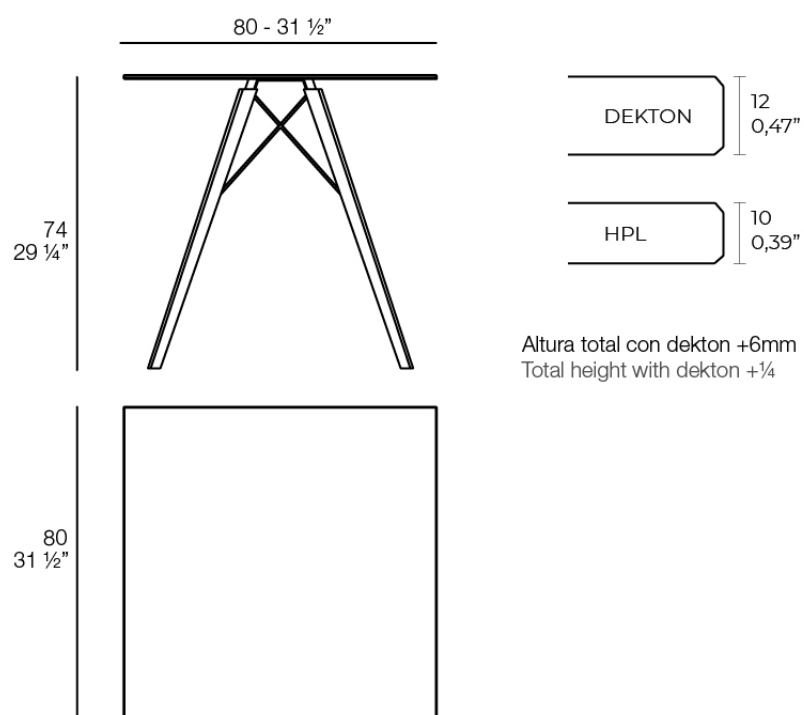

Faz wood dining table 80x80x74

by Ramón Esteve

Vondom's Faz collection, designed by Ramón Esteve, is one of the firm's most iconic collections. It stands out for its modular design and sophistication, representing harmony, serenity and timelessness through mineral and emphatic shapes. Faz transforms environments with its unique combination of material and light, creating an enveloping and exclusive atmosphere.

Info

Description

Weight: 14.15 Kg

FAZ WOOD Mesa Comedor 80 x 80
FAZ WOOD Dinning table 31 1/2" x 31 1/2"

Finishes

tabletops

HPL

Ref. 54313

HPL solid core

estructura

ALUMINIUM

Ref. VVAR03083

white

ecru

black

legs