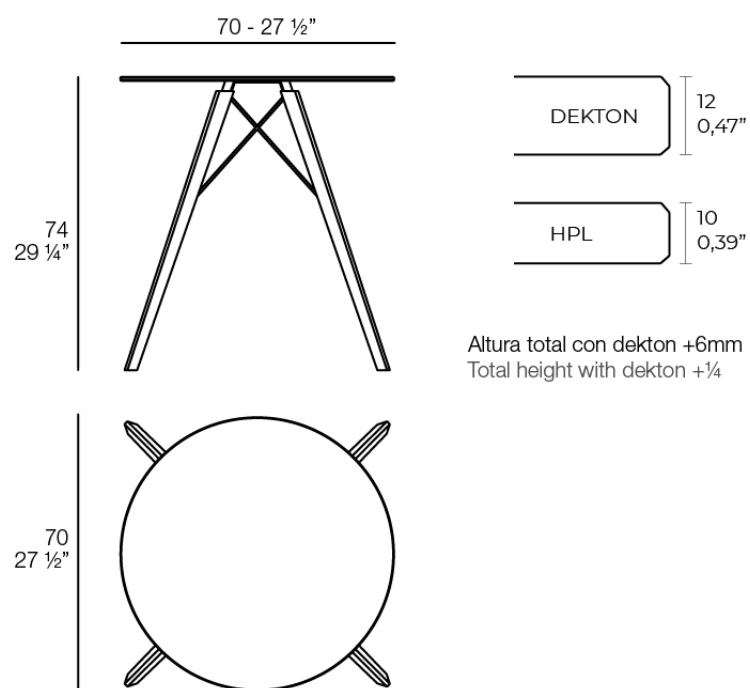

Faz wood dining table ø70x74

by Ramón Esteve

Vondom's Faz collection, designed by Ramón Esteve, is one of the firm's most iconic collections. It stands out for its modular design and sophistication, representing harmony, serenity and timelessness through mineral and emphatic shapes. Faz transforms environments with its unique combination of material and light, creating an enveloping and exclusive atmosphere.

Info

Description

Weight: 10.58 Kg

FAZ WOOD Mesa Comedor Ø70
FAZ WOOD Dinning table Ø27 1/2"

Finishes

tabletops

HPL

Ref. 54312

anthracite

HPL solid core

estructura

ALUMINIUM

Ref. VVAR03083

white

ecru

black