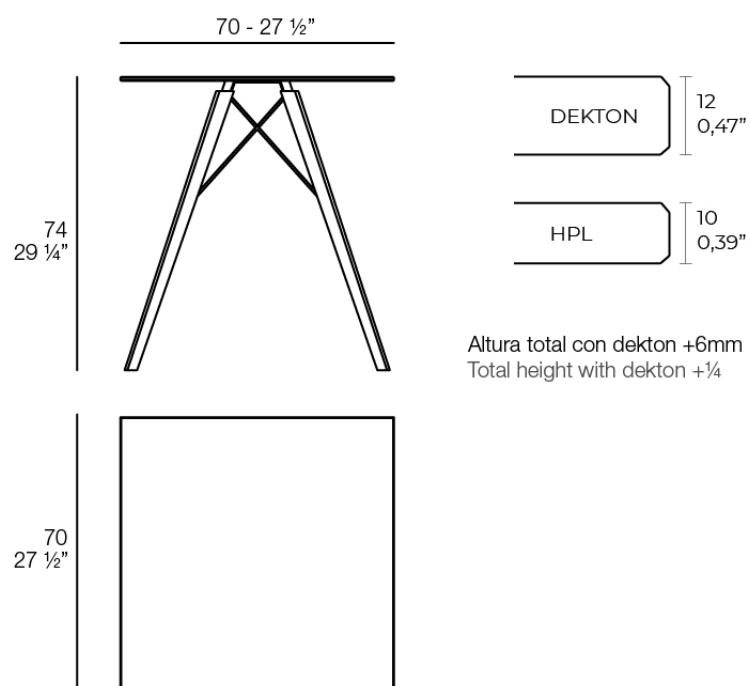

Faz wood dining table 70x70x74

by Ramón Esteve

Vondom's Faz collection, designed by Ramón Esteve, is one of the firm's most iconic collections. It stands out for its modular design and sophistication, representing harmony, serenity and timelessness through mineral and emphatic shapes. Faz transforms environments with its unique combination of material and light, creating an enveloping and exclusive atmosphere.

Info

Description

Weight: 11.98 Kg

FAZ WOOD Mesa Comedor 70 x 70
FAZ WOOD Dinning table 27 1/2" x 27 1/2"

Finishes

tabletops

HPL

Ref. 54311

HPL solid core

estructura

ALUMINIUM

Ref. VVAR03083

white

ecru

black

legs