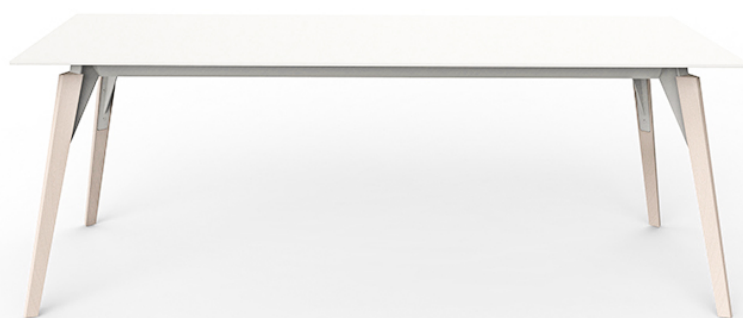

## Faz wood lounge table 200x90x74

by Ramón Esteve

Vondom's Faz collection, designed by Ramón Esteve, is one of the firm's most iconic collections. It stands out for its modular design and sophistication, representing harmony, serenity and timelessness through mineral and emphatic shapes. Faz transforms environments with its unique combination of material and light, creating an enveloping and exclusive atmosphere.

### Description

Weight: 42.8 Kg

FAZ WOOD Mesa Sal3n 200 x 90  
FAZ WOOD Lounge Table 78 3/4" x 35 1/2"