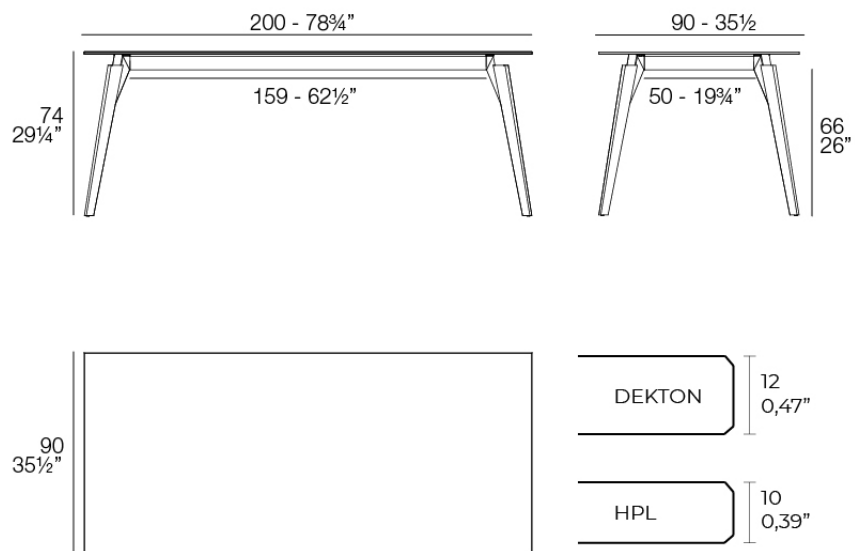

## Faz wood lounge table 200x90x74

by Ramón Esteve

Vondom's Faz collection, designed by Ramón Esteve, is one of the firm's most iconic collections. It stands out for its modular design and sophistication, representing harmony, serenity and timelessness through mineral and emphatic shapes. Faz transforms environments with its unique combination of material and light, creating an enveloping and exclusive atmosphere.

### Description

Weight: 42.8 Kg

FAZ WOOD Mesa Sal3n 200 x 90  
FAZ WOOD Lounge Table 78 3/4" x 35 1/2"