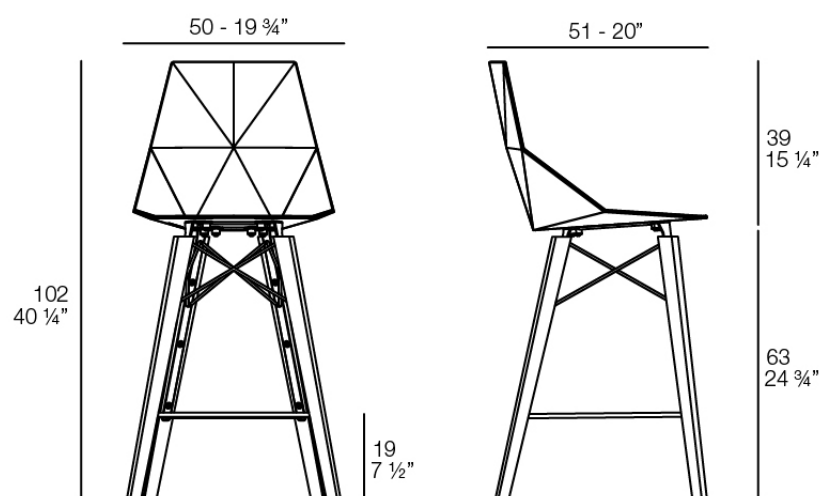

Info

Description

Weight: 6.7 Kg

FAZ WOOD Taburete 102cm
FAZ WOOD Counter Stool 40 1/4"

Finishes

finishes

BASIC PP
Ref. 54303

ecru wood 2

white 201

ecru 2003

black 2002

legs

Ash

Ref. VVAR03078

wood 1

wood 2