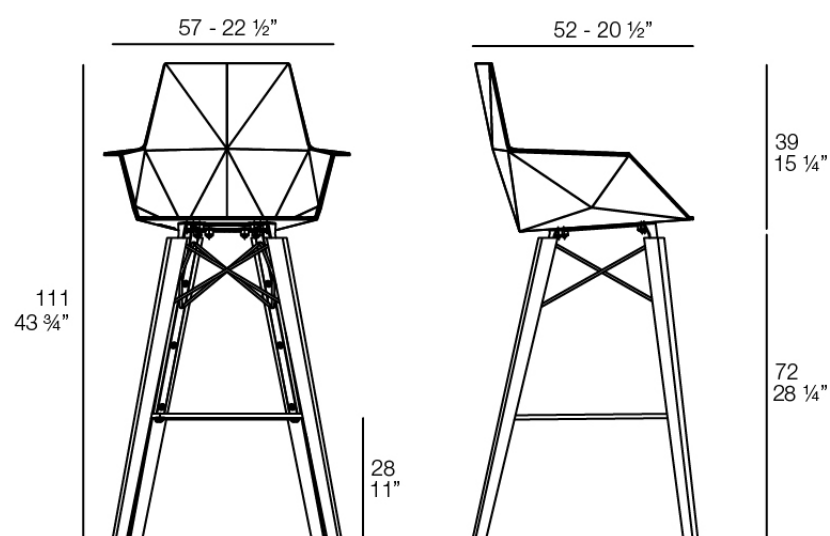

Faz wood bar stool with arms

by Ramón Esteve

Vondom's Faz collection, designed by Ramón Esteve, is one of the firm's most iconic collections. It stands out for its modular design and sophistication, representing harmony, serenity and timelessness through mineral and emphatic shapes. Faz transforms environments with its unique combination of material and light, creating an enveloping and exclusive atmosphere.

Info

Description

Weight: 7.58 Kg

FAZ WOOD Taburete con brazos 111cm
FAZ WOOD Bar Stool with arms 43 3/4"

Finishes

finishes

BASIC PP
Ref. 54302

negro wood 2

negro wood 1

ecru wood 2

ecru wood 1

white wood 2

white wood 1

Available in various colors

estructura

ALUMINIUM
Ref. VVAR02999

white 201

ecru 2003

black 2002

legs

Ash

Ref. VVAR03076

wood 1

wood 2