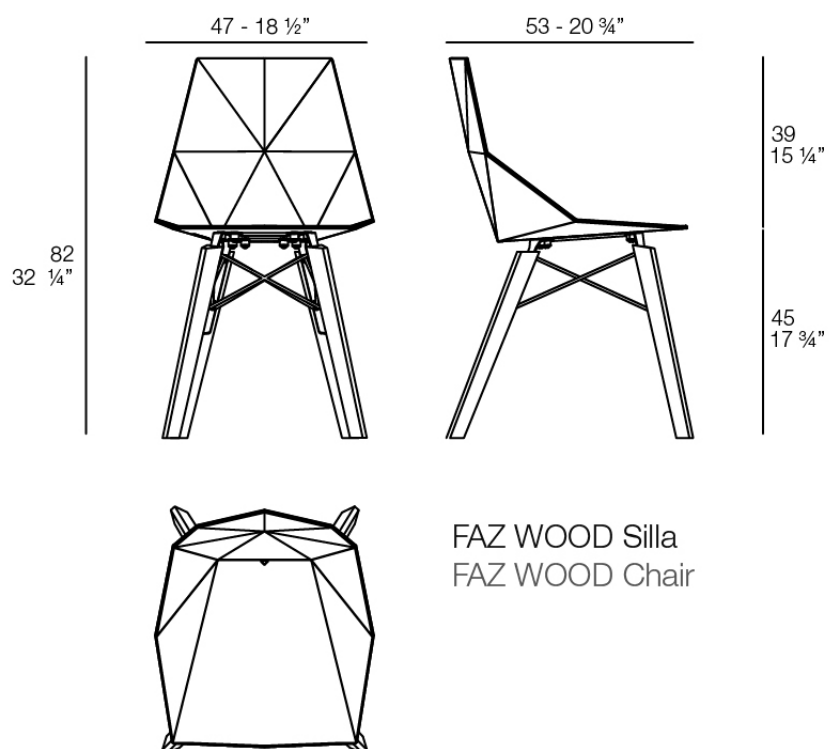

Faz wood chair

by Ramón Esteve

Vondom's Faz collection, designed by Ramón Esteve, is one of the firm's most iconic collections. It stands out for its modular design and sophistication, representing harmony, serenity and timelessness through mineral and emphatic shapes. Faz transforms environments with its unique combination of material and light, creating an enveloping and exclusive atmosphere.

Info

Description

Weight: 4.4 Kg

Finishes

finishes

BASIC PP
Ref. 54295

negro wood 1

white wood 1