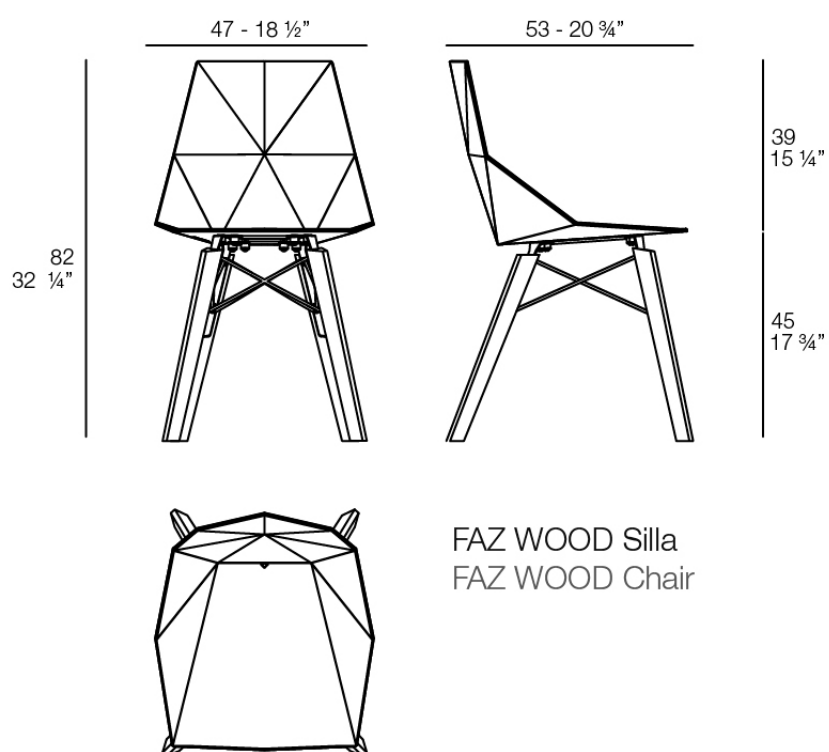

Faz wood chair

by Ramón Esteve

Vondom's Faz collection, designed by Ramón Esteve, is one of the firm's most iconic collections. It stands out for its modular design and sophistication, representing harmony, serenity and timelessness through mineral and emphatic shapes. Faz transforms environments with its unique combination of material and light, creating an enveloping and exclusive atmosphere.

Info

Description

Weight: 4.4 Kg

Finishes

finishes

BASIC PP
Ref. 54295

negro wood 2

negro wood 1