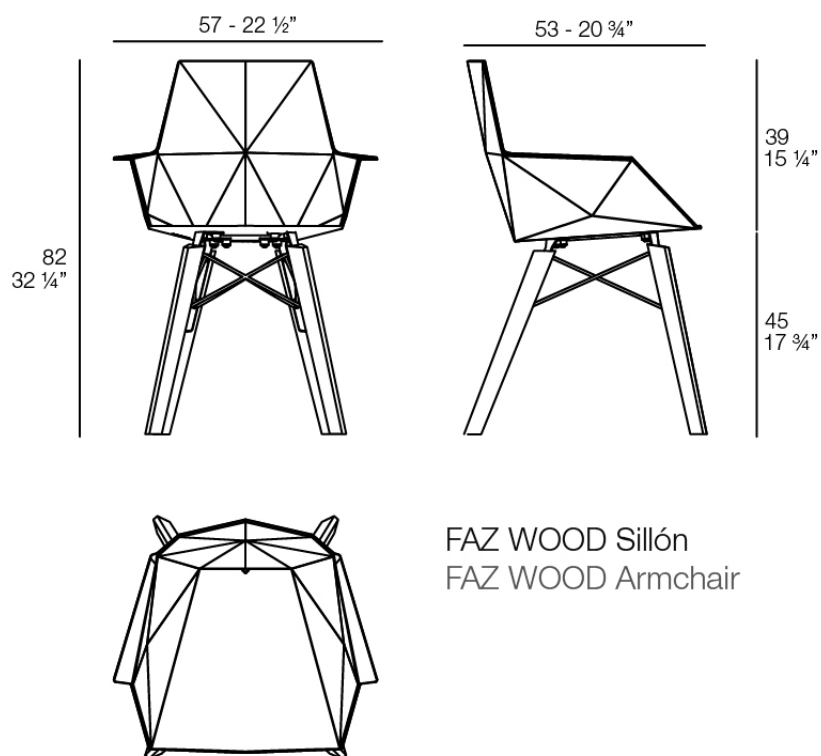

Faz wood armchair

by Ramón Esteve

Faz is a modular collection of outdoor furniture and planters designed by Ramón Esteve for Vondom. He is the architect of harmony, serenity, timelessness and universality, and he has created mineral and emphatic shapes that make Faz a design that contextualizes with homes and installations. An ambience, encircling as a result of the blissful combination of the material and lighting, so that the sole sensation would be its fusion.

Info

Description

Weight: 5.04 Kg

Finishes

finishes

BASIC PP
Ref. 54294

white wood 2

white wood 1