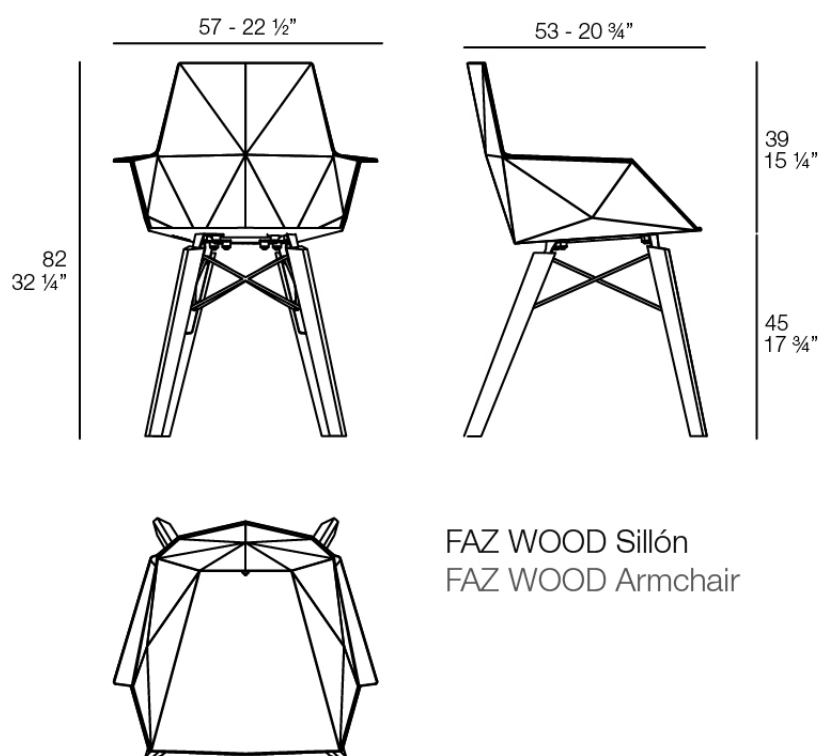

Faz wood armchair

by Ramón Esteve

Vondom's Faz collection, designed by Ramón Esteve, is one of the firm's most iconic collections. It stands out for its modular design and sophistication, representing harmony, serenity and timelessness through mineral and emphatic shapes. Faz transforms environments with its unique combination of material and light, creating an enveloping and exclusive atmosphere.

Info

Description

Weight: 5.04 Kg

Finishes

finishes

BASIC PP
Ref. 54294

white wood 1

negro wood 1