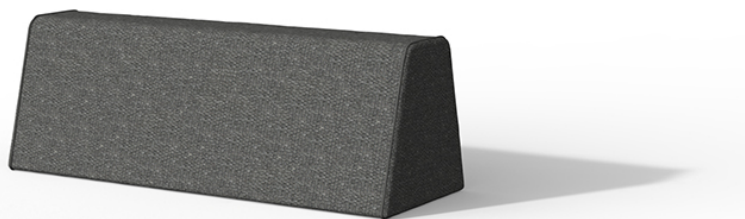

## Pixel back cushion

by Ramón Esteve

The Pixel collection, designed by Ramón Esteve for Vondom, transforms the concept of outdoor furniture with its inspiration in the small elements of colour that make up an image. Pixel not only adds style, but also offers infinite configuration possibilities, turning any space into a place of creativity and comfort.