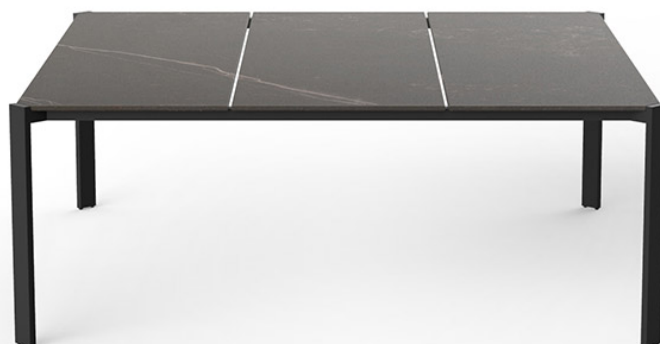

## Tablet mesa 105x105x40cm

by Ramón Esteve

The outdoor sofa Tablet collection, designed by Ramon Esteve for Vondom, links new technologies and flexibility to the versatility of a sectional composition, creating a program based on the duality, identity and integration. Its character blends with the space and adapts itself to it.

### Description

Item suitable for indoor and outdoor use.

Weight: 28.51 Kg

TABLET Mesa Baja 3  
TABLET Low Table 3