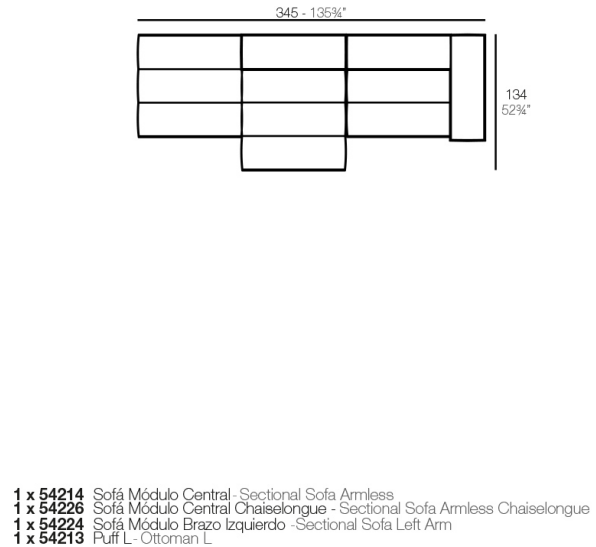

Info

Description

Item suitable for indoor and outdoor use.

Weight: 28.51 Kg

TABLET Mesa Baja 3
TABLET Low Table 3

Combinations

Finishes

finishes

Ref. VVAR03093

white(black edge)

ecru(black edge)

black(black edge)

HPL black edge

Solid Core

Ref. VVAR03094

white stone