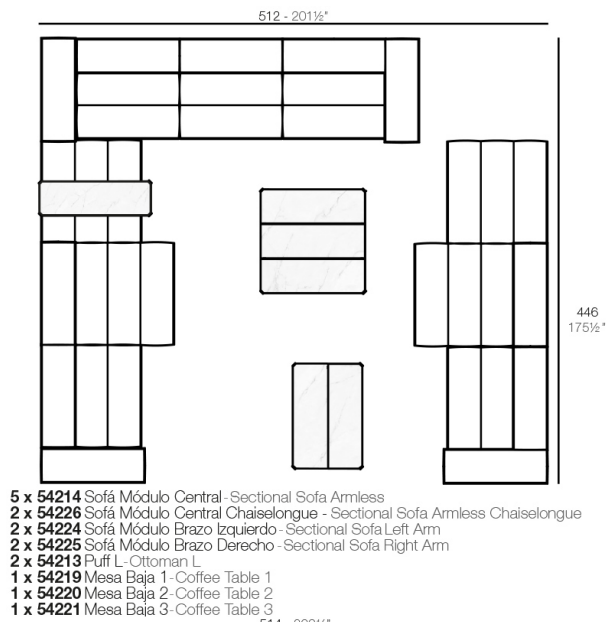

Tablet mesa 105x105x40cm

by Ramón Esteve

The outdoor sofa Tablet collection, designed by Ramon Esteve for Vondom, links new technologies and flexibility to the versatility of a sectional composition, creating a program based on the duality, identity and integration. Its character blends with the space and adapts itself to it.

Info

Description

Item suitable for indoor and outdoor use.

Weight: 28.51 Kg

TABLET Mesa Baja 3
TABLET Low Table 3

Combinations

Finishes

finishes