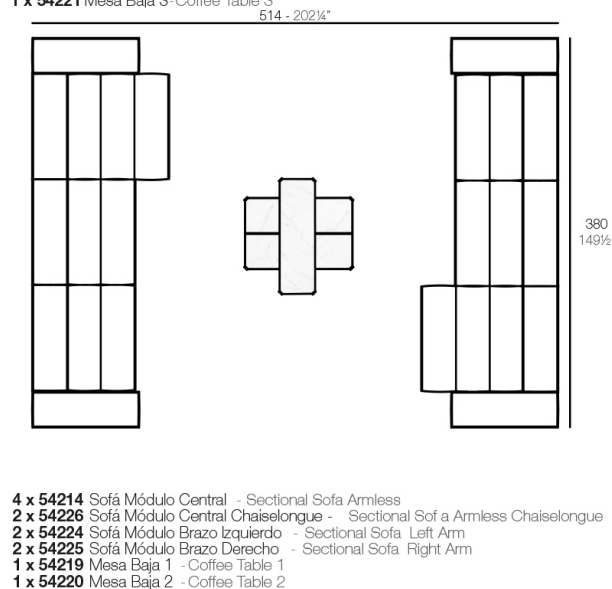

Tablet mesa 105x105x40cm

by Ramón Esteve

The outdoor sofa Tablet collection, designed by Ramon Esteve for Vondom, links new technologies and flexibility to the versatility of a sectional composition, creating a program based on the duality, identity and integration. Its character blends with the space and adapts itself to it.

Info

Description

Item suitable for indoor and outdoor use.

Weight: 28.51 Kg

TABLET Mesa Baja 3
TABLET Low Table 3

Combinations

Finishes

finishes