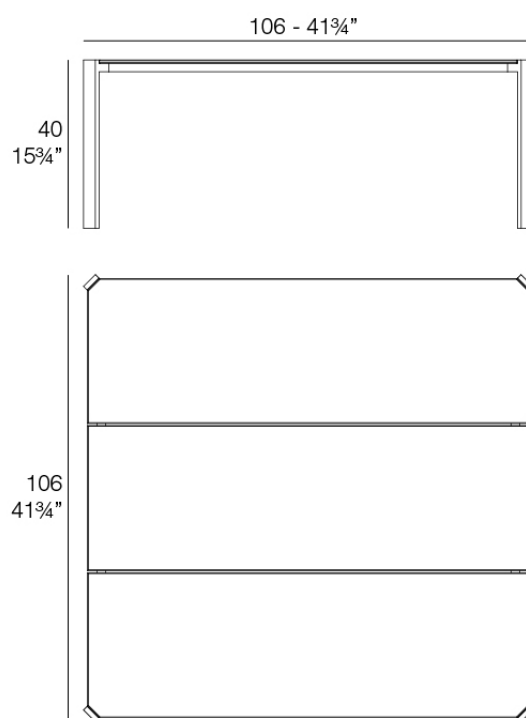

## Tablet mesa 105x105x40cm

by Ramón Esteve

The outdoor sofa Tablet collection, designed by Ramon Esteve for Vondom, links new technologies and flexibility to the versatility of a sectional composition, creating a program based on the duality, identity and integration. Its character blends with the space and adapts itself to it.

### Description

Item suitable for indoor and outdoor use.

Weight: 28.51 Kg

TABLET Mesa Baja 3  
TABLET Low Table 3