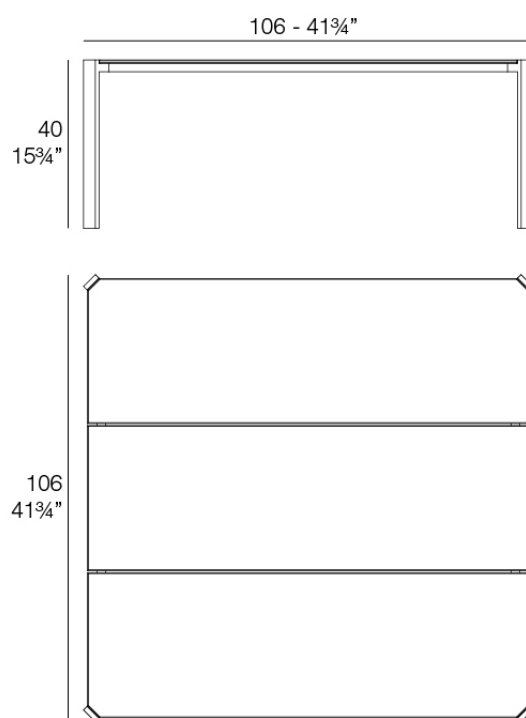

Tablet mesa 105x105x40cm

by Ramón Esteve

The outdoor sofa Tablet collection, designed by Ramon Esteve for Vondom, links new technologies and flexibility to the versatility of a sectional composition, creating a program based on the duality, identity and integration. Its character blends with the space and adapts itself to it.

Info

Description

Item suitable for indoor and outdoor use.

Weight: 28.51 Kg

TABLET Mesa Baja 3
TABLET Low Table 3

Combinations

Finishes

finishes

Ref. VVAR03093

white(black edge)

ecru(black edge)

black(black edge)

HPL black edge

Solid Core

Ref. VVAR03094

white stone