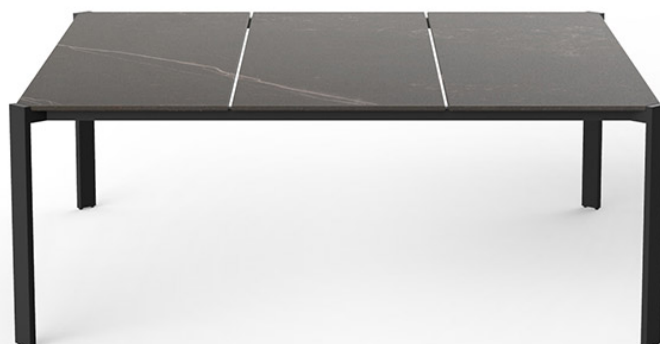

Tablet mesa 105x105x40cm

by Ramón Esteve

The outdoor sofa Tablet collection, designed by Ramon Esteve for Vondom, links new technologies and flexibility to the versatility of a sectional composition, creating a program based on the duality, identity and integration. Its character blends with the space and adapts itself to it.

Info

Description

Item suitable for indoor and outdoor use.

Weight: 28.51 Kg

TABLET Mesa Baja 3
TABLET Low Table 3

Combinations

Finishes

finishes

ALUMINIUM

Ref. 54221B

white

smoked

ecru

tortora

cream

garnet

brown

green

blue

gray

anthracite

black 2002

black

Lacquered aluminium profile.