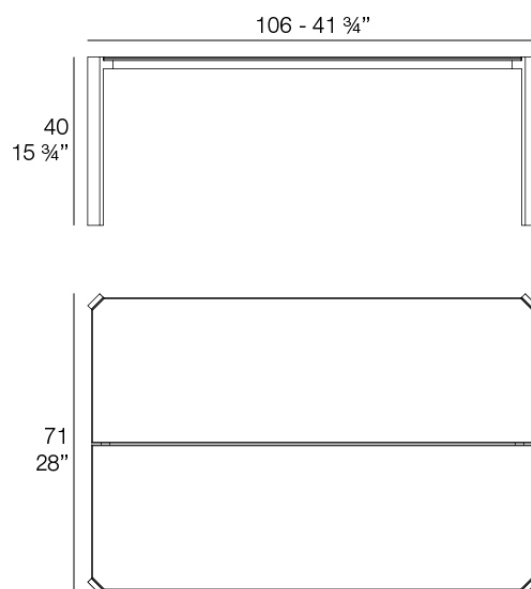

Tablet table 105x70x40cm

by Ramón Esteve

The outdoor sofa Tablet collection, designed by Ramon Esteve for Vondom, links new technologies and flexibility to the versatility of a sectional composition, creating a program based on the duality, identity and integration. Its character blends with the space and adapts itself to it.

Info

Description

Item suitable for indoor and outdoor use.

Weight: 21.5 Kg

TABLET Mesa Baja 2
TABLET Low Table 2

Combinations

- 5 x 54214 Sofá Módulo Central - Sectional Sofa Armless
- 2 x 54226 Sofá Módulo Central Chaiselongue - Sectional Sofa Armless Chaiselongue
- 2 x 54224 Sofá Módulo Brazo Izquierdo - Sectional Sofa Left Arm
- 2 x 54225 Sofá Módulo Brazo Derecho - Sectional Sofa Right Arm
- 2 x 54213 Puff L - Ottoman L
- 1 x 54219 Mesa Baja 1 - Coffee Table 1
- 1 x 54220 Mesa Baja 2 - Coffee Table 2
- 1 x 54221 Mesa Baja 3 - Coffee Table 3