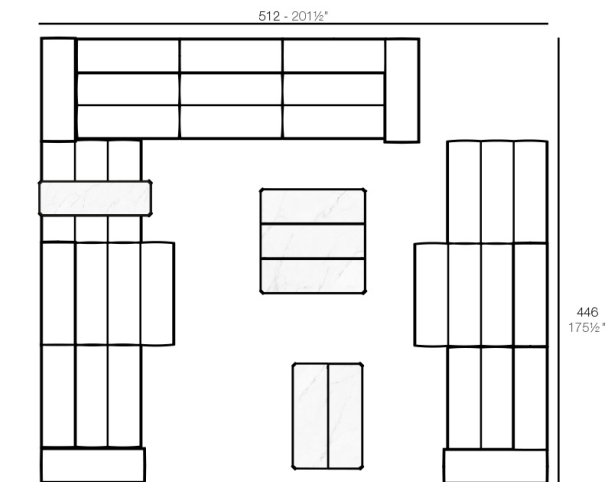

Tablet table 105x70x40cm

by Ramón Esteve

The outdoor sofa Tablet collection, designed by Ramon Esteve for Vondom, links new technologies and flexibility to the versatility of a sectional composition, creating a program based on the duality, identity and integration. Its character blends with the space and adapts itself to it.

Info

Description

Item suitable for indoor and outdoor use.

Weight: 21.5 Kg

TABLET Mesa Baja 2
TABLET Low Table 2

Combinations

- 5 x 54214 Sofá Módulo Central - Sectional Sofa Armless
- 2 x 54226 Sofá Módulo Central Chaiselongue - Sectional Sofa Armless Chaiselongue
- 2 x 54224 Sofá Módulo Brazo Izquierdo - Sectional Sofa Left Arm
- 2 x 54225 Sofá Módulo Brazo Derecho - Sectional Sofa Right Arm
- 2 x 54213 Puff L - Ottoman L
- 1 x 54219 Mesa Baja 1 - Coffee Table 1
- 1 x 54220 Mesa Baja 2 - Coffee Table 2
- 1 x 54221 Mesa Baja 3 - Coffee Table 3

- 1 x 54214 Sofá Módulo Central - Sectional Sofa Armless
- 1 x 54226 Sofá Módulo Central Chaiselongue - Sectional Sofa Armless Chaiselongue
- 1 x 54224 Sofá Módulo Brazo Izquierdo - Sectional Sofa Left Arm
- 1 x 54213 Puff L - Ottoman L