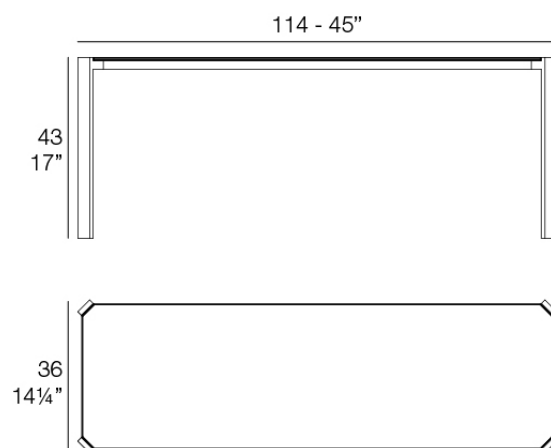

Tablet table 105x35x42cm

by Ramón Esteve

The outdoor sofa Tablet collection, designed by Ramon Esteve for Vondom, links new technologies and flexibility to the versatility of a sectional composition, creating a program based on the duality, identity and integration. Its character blends with the space and adapts itself to it.

Info

Description

Item suitable for indoor and outdoor use.

Weight: 14.77 Kg

TABLET Mesa Baja 1
TABLET Low Table 1

Combinations

- 5 x 54214 Sofá Módulo Central - Sectional Sofa Armless
- 2 x 54226 Sofá Módulo Central Chaiselongue - Sectional Sofa Armless Chaiselongue
- 2 x 54224 Sofá Módulo Brazo Izquierdo - Sectional Sofa Left Arm
- 2 x 54225 Sofá Módulo Brazo Derecho - Sectional Sofa Right Arm
- 2 x 54213 Puff L - Ottoman L
- 1 x 54219 Mesa Baja 1 - Coffee Table 1
- 1 x 54220 Mesa Baja 2 - Coffee Table 2
- 1 x 54221 Mesa Baja 3 - Coffee Table 3