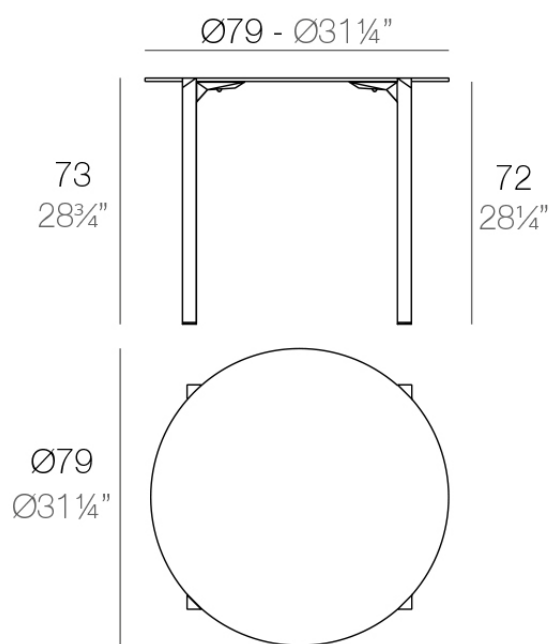

Info

Description

Weight: 9.7 Kg

QUARTZ Mesa $\text{Ø}79$
QUARTZ Table $\text{Ø}31\frac{1}{4}"$

Finishes

finishes

BASIC PP
Ref. 54218

white

garnet

brown

green

blue

anthracite

HPL

Ref. VVAR02458

white(black edge)

ecru(black edge)

black(black edge)

HPL black edge

Solid Core wood

Ref. VVAR02458

oak1

oak2