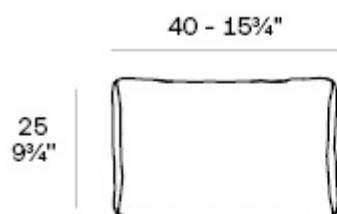

### Description

Weight: 0.85 Kg

Tablet. Pillow 25x40cm  
Tablet. Cojin 25x40cm  
54215