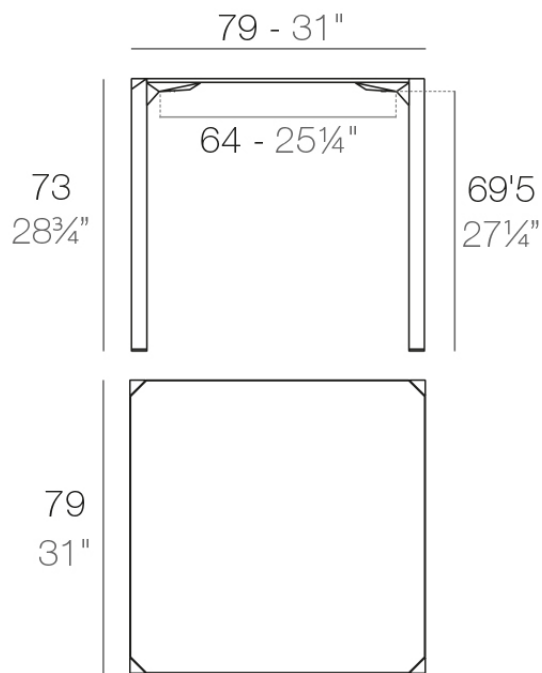

Info

Description

Made from polypropylene and reinforced with fiberglass manufactured by gas injection. Available in various colors. Suitable for indoor and outdoor use.

Weight: 10.45 Kg

QUARTZ Mesa 79 x 79
QUARTZ Table 31" x 31"

anthracite

HPL

Ref. VVAR02393

white(black edge)

ecru(black edge)

black(black edge)

HPL black edge

Solid Core wood