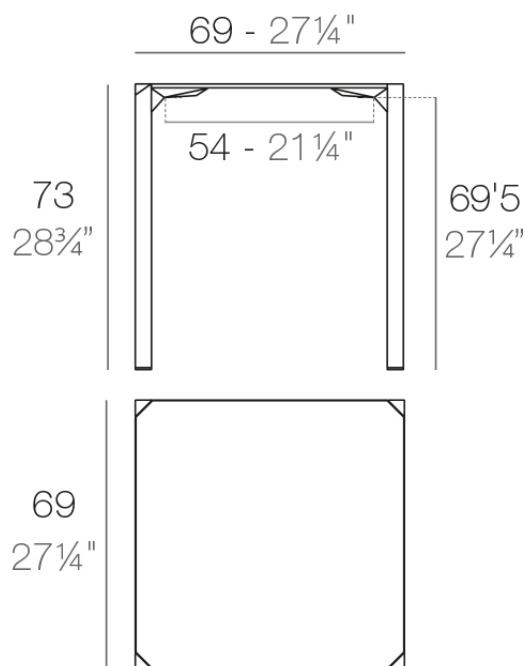

### Description

Made from polypropylene and reinforced with fiberglass manufactured by gas injection. Available in various colors. Suitable for indoor and outdoor use.

Weight: 8.51 Kg

QUARTZ Mesa 69 x 69  
QUARTZ Table 27 1/4" x 27 1/4"

### tabletops

---

HPL  
Ref. VVAR02392

white(black edge)

ecru(black edge)

black(black edge)

HPL black edge

Solid Core wood  
Ref. VVAR02392