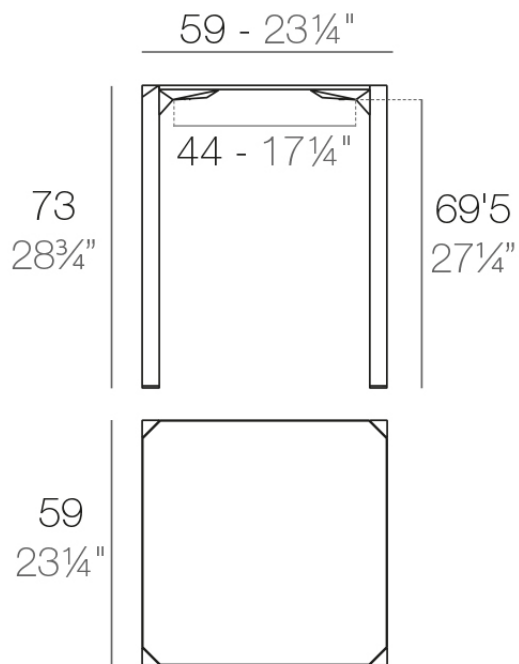

### Description

Made from polypropylene and reinforced with fiberglass manufactured by gas injection. Available in various colors. Suitable for indoor and outdoor use.

Weight: 0.78 Kg

QUARTZ Mesa 59 x 59  
QUARTZ Table 23 1/4" x 23 1/4"

### tabletops

---

HPL  
Ref. VVAR02391

white(black edge)

ecru(black edge)

black(black edge)

HPL black edge