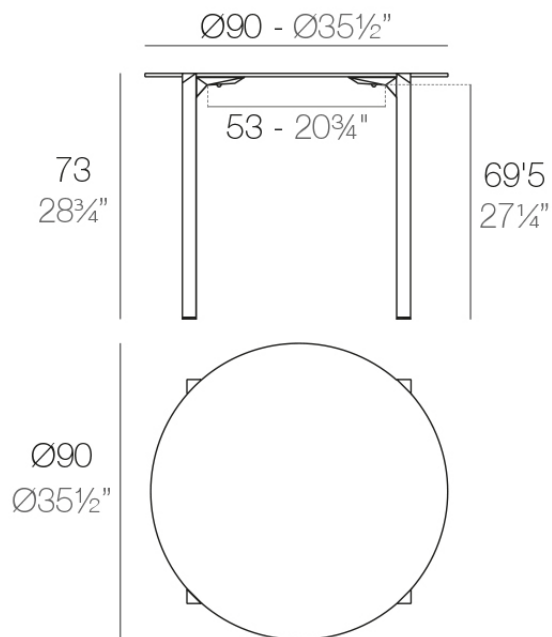

Info

Description

Made from polypropylene and reinforced with fiberglass manufactured by gas injection. Available in various colors. Suitable for indoor and outdoor use.

Weight: 10.8 Kg

QUARTZ Mesa Ø90
QUARTZ Table Ø35½"

anthracite

HPL

Ref. VVAR02351

white(black edge)

ecru(black edge)

black(black edge)

HPL black edge

Solid Core wood