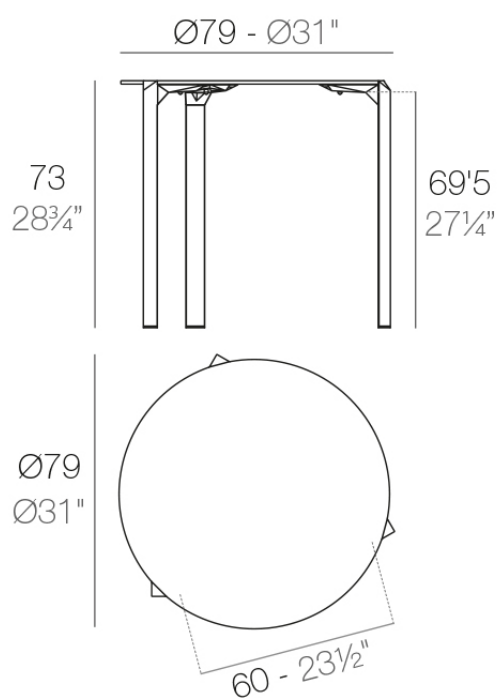

Info

Description

Made from polypropylene and reinforced with fiberglass manufactured by gas injection. Available in various colors. Suitable for indoor and outdoor use.

Weight: 8.31 Kg

QUARTZ Mesa $\text{Ø}79$
QUARTZ Table $\text{Ø}31''$