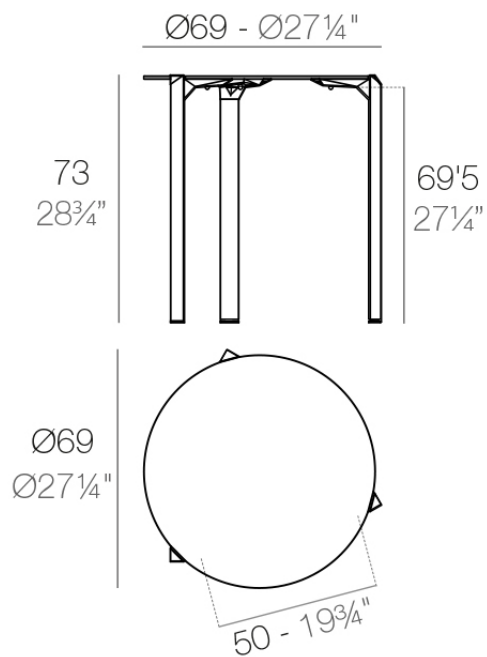

### Description

Made from polypropylene and reinforced with fiberglass manufactured by gas injection. Available in various colors. Suitable for indoor and outdoor use.

Weight: 6.53 Kg

QUARTZ Mesa Ø69  
QUARTZ Table Ø27 1/4"

# VONDOM

brown

green

blue

anthracite

HPL

Ref. VVAR02349

white(black edge)