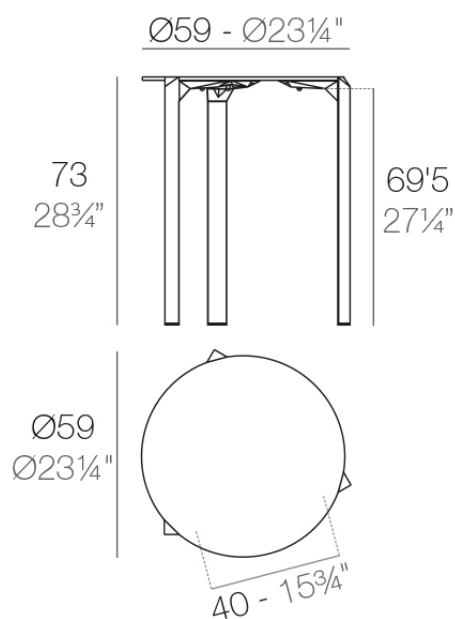

Info

Description

Made from polypropylene and reinforced with fiberglass manufactured by gas injection. Available in various colors. Suitable for indoor and outdoor use.

Weight: 5.1 Kg

QUARTZ Mesa Ø59
QUARTZ Table Ø23 1/4"

HPL
Ref. VVAR02348

white(black edge)

ecru(black edge)

black(black edge)

HPL black edge

Ambients