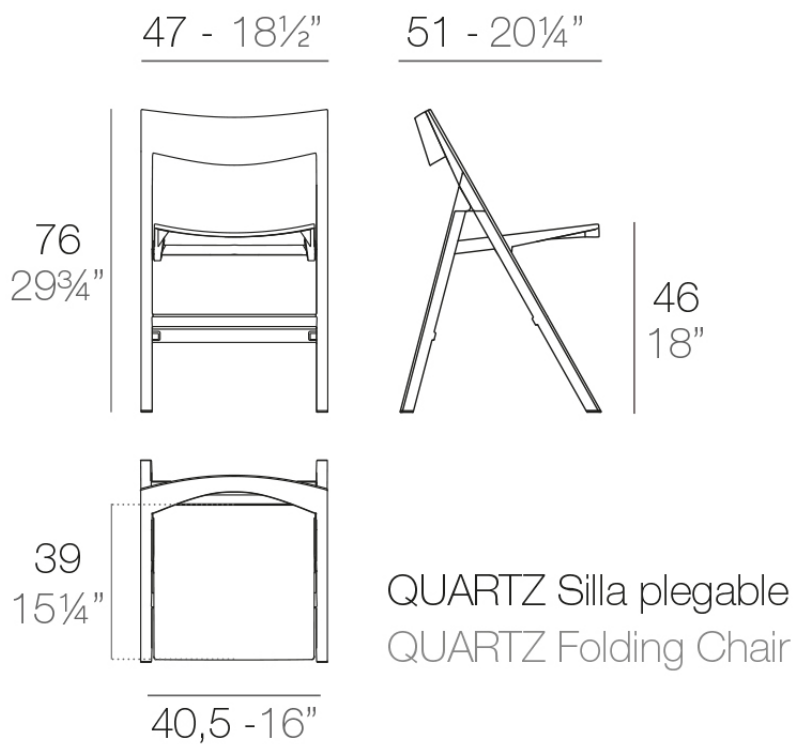

### Description

Injected polypropylene with fiber glass. Stackable. Item suitable for indoor and outdoor use.

Weight: 4.81 Kg