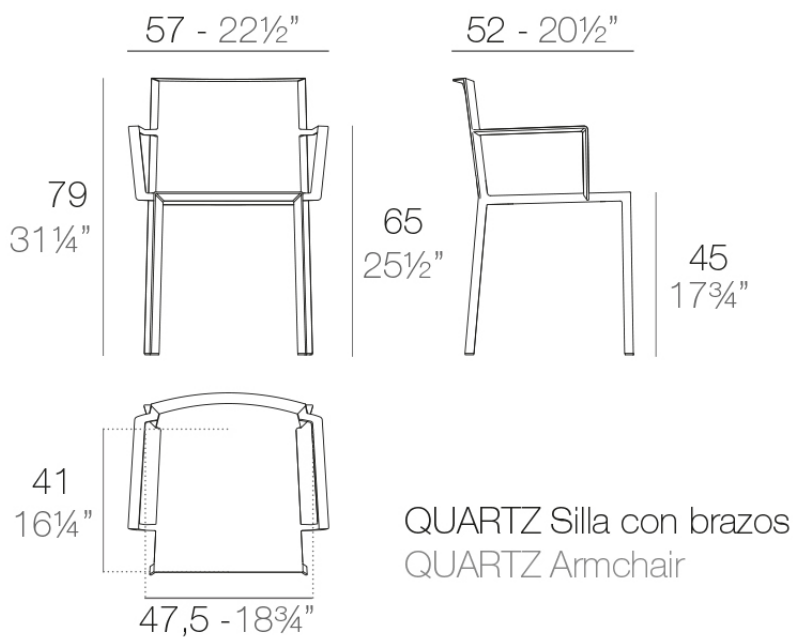

### Description

Injected polypropylene with fiber glass. Stackable. Item suitable for indoor and outdoor use.

Weight: 3 Kg