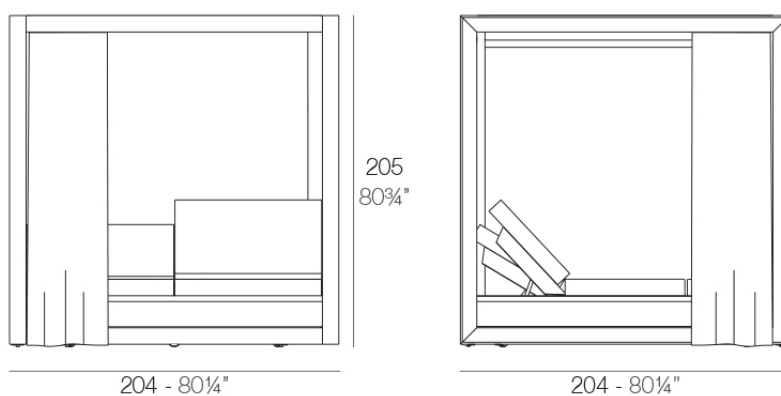

Info

Description

Canopy system made of thermo-lacquered aluminium profiles. Ceiling made of Sunvision fabric and curtains of Velum fabric . Item suitable for indoor and outdoor use.

Weight: 80.43 Kg

VELA Pérgola con cortinas (daybed no incluido)
VELA Canopy with curtain (daybed not included)