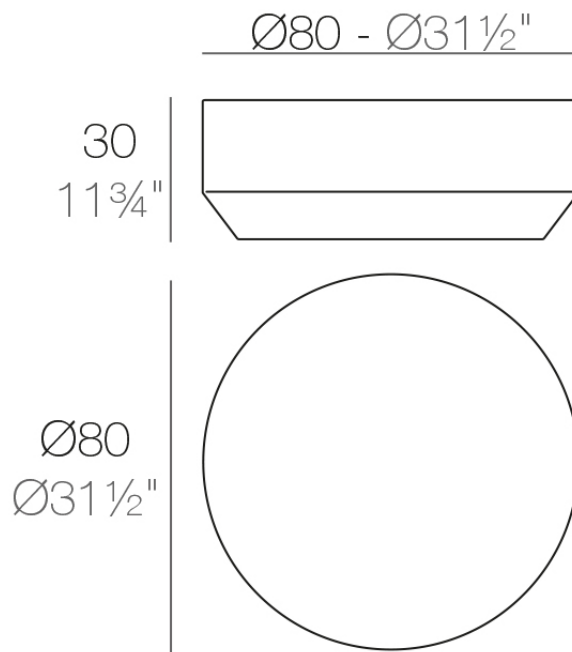

Info

Description

Made of polyethylene resin by rotational moulding. 100% Recyclable. Item suitable for indoor and outdoor use. Available in different finishes.

Weight: 9.05 Kg

VELA Mesa Baja Ø80
VELA Low Table