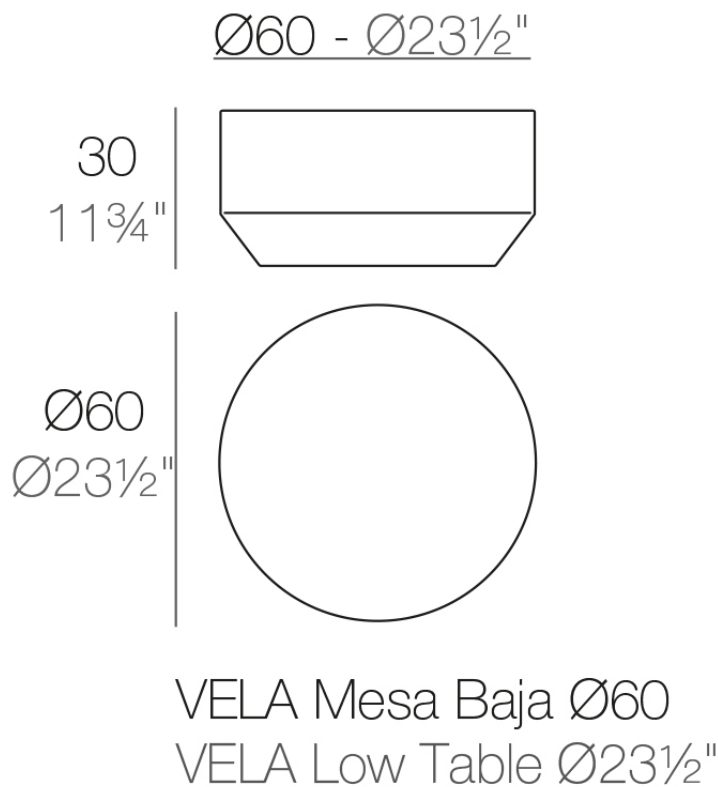

### Description

Made of polyethylene resin by rotational moulding. 100% Recyclable. Item suitable for indoor and outdoor use. Available in different finishes.

Weight: 4.85 Kg