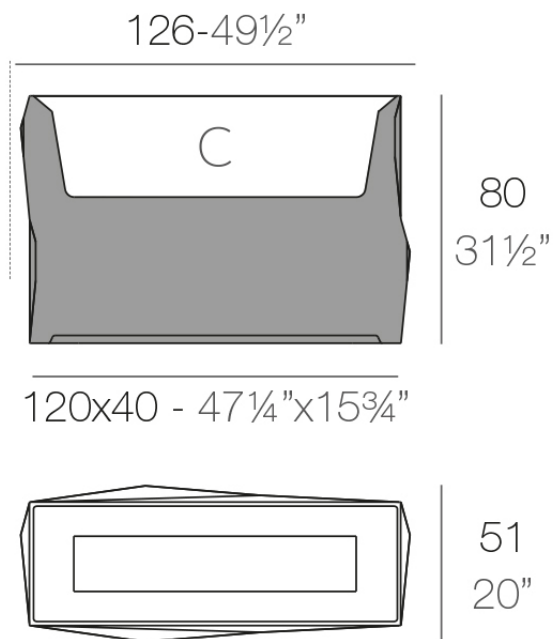

Faz wall planter 126x51x80cm

by Ramón Esteve

Vondom's Faz collection, designed by Ramón Esteve, is one of the firm's most iconic collections. It stands out for its modular design and sophistication, representing harmony, serenity and timelessness through mineral and emphatic shapes. Faz transforms environments with its unique combination of material and light, creating an enveloping and exclusive atmosphere.

Info

Description

Pot made of polyethylene resin by rotational moulding. 100% Recyclable. Item suitable for indoor and outdoor use. Available in different finishes.

Weight: 20.47 Kg

FAZ Jardinera alta C = 140 L
FAZ High jardiniere C = 38¼ gal