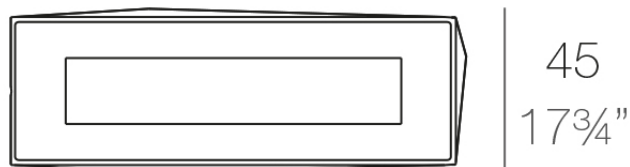

Info

Description

Pot made of polyethylene resin by rotational moulding. 100% Recyclable. Item suitable for indoor and outdoor use. Available in different finishes.

Weight: 13.35 Kg

FAZ Jardinera
FAZ Jardiniera

C = 120 L
C = 31¾ gal