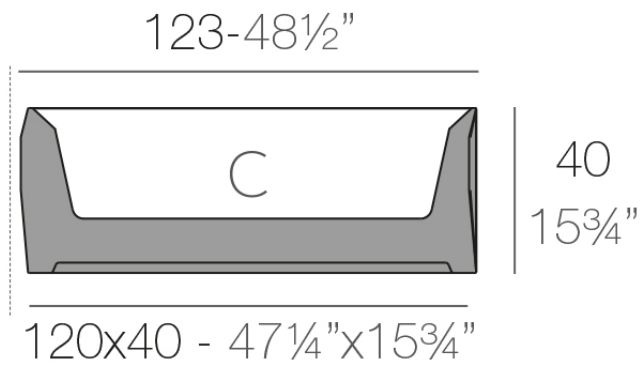

### Description

Pot made of polyethylene resin by rotational moulding. 100% Recyclable. Item suitable for indoor and outdoor use. Available in different finishes.

Weight: 13.35 Kg

FAZ Jardinera  
FAZ Jardiniera