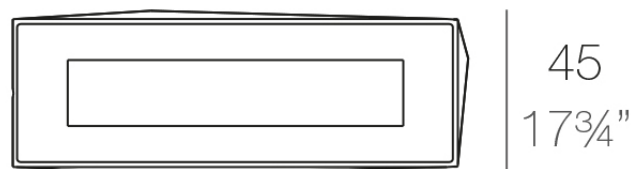

Faz jardiniere 40x120x40cm

by Ramón Esteve

Vondom's Faz collection, designed by Ramón Esteve, is one of the firm's most iconic collections. It stands out for its modular design and sophistication, representing harmony, serenity and timelessness through mineral and emphatic shapes. Faz transforms environments with its unique combination of material and light, creating an enveloping and exclusive atmosphere.

Info

Description

Pot made of polyethylene resin by rotational moulding. 100% Recyclable. Item suitable for indoor and outdoor use. Available in different finishes.

Weight: 13.35 Kg

FAZ Jardinera
FAZ Jardiniera