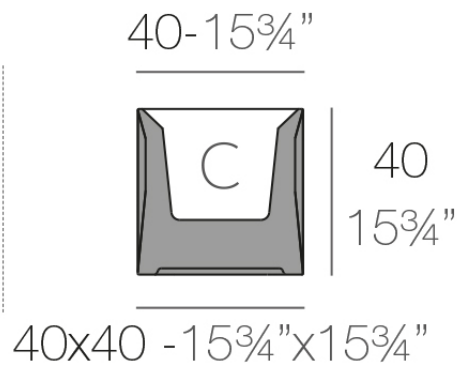

Info

Description

Pot made of polyethylene resin by rotational moulding. 100% Recyclable. Item suitable for indoor and outdoor use. Available in different finishes.

Weight: 5.1 Kg

FAZ Maceta C = 38 L
FAZ Planter C = 10 gal