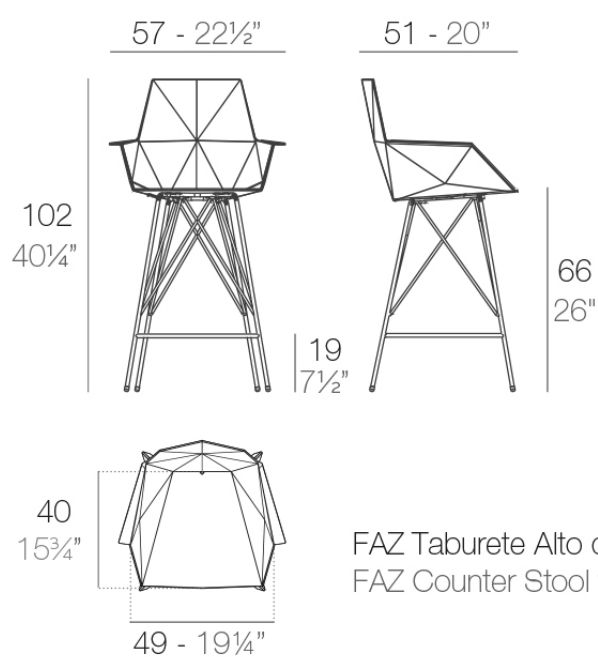

## Faz bar stool 57x51x102cm

by Ramón Esteve

Faz is a modular collection of outdoor furniture and planters designed by Ramón Esteve for Vondom. He is the architect of harmony, serenity, timelessness and universality, and he has created mineral and emphatic shapes that make Faz a design that contextualizes with homes and installations. An ambience, encircling as a result of the blissful combination of the material and lighting, so that the sole sensation would be its fusion.

### Description

Weight: 14.64 Kg

FAZ Taburete Alto con brazos 102  
FAZ Counter Stool with arms 40 1/4"