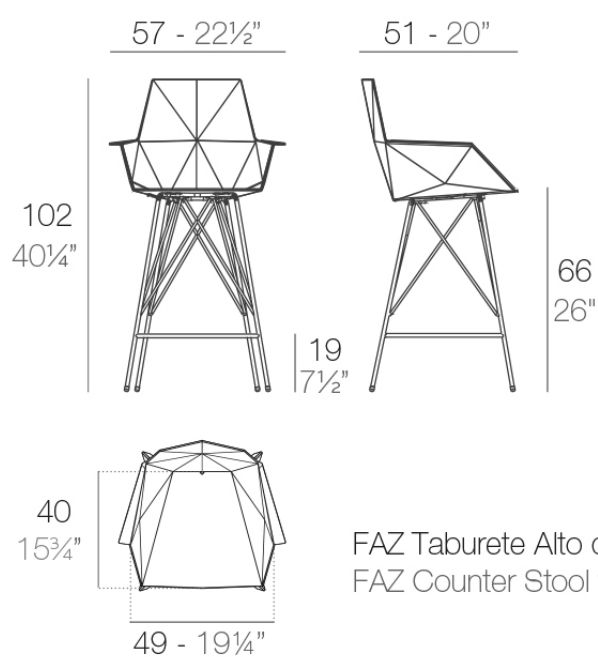

## Faz bar stool 57x51x102cm

by Ramón Esteve

Vondom's Faz collection, designed by Ramón Esteve, is one of the firm's most iconic collections. It stands out for its modular design and sophistication, representing harmony, serenity and timelessness through mineral and emphatic shapes. Faz transforms environments with its unique combination of material and light, creating an enveloping and exclusive atmosphere.

### Description

Weight: 14.64 Kg

FAZ Taburete Alto con brazos 102  
FAZ Counter Stool with arms 40 1/4"