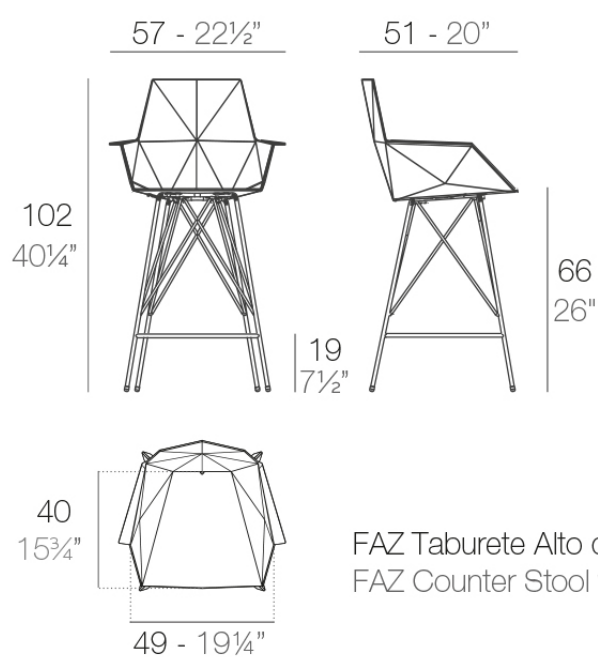

Faz bar stool 57x51x102cm

by Ramón Esteve

Vondom's Faz collection, designed by Ramón Esteve, is one of the firm's most iconic collections. It stands out for its modular design and sophistication, representing harmony, serenity and timelessness through mineral and emphatic shapes. Faz transforms environments with its unique combination of material and light, creating an enveloping and exclusive atmosphere.

Info

Description

Weight: 14.64 Kg

FAZ Taburete Alto con brazos 102
FAZ Counter Stool with arms 40 1/4"

Finishes

finishes

BASIC PP
Ref. 54165

white