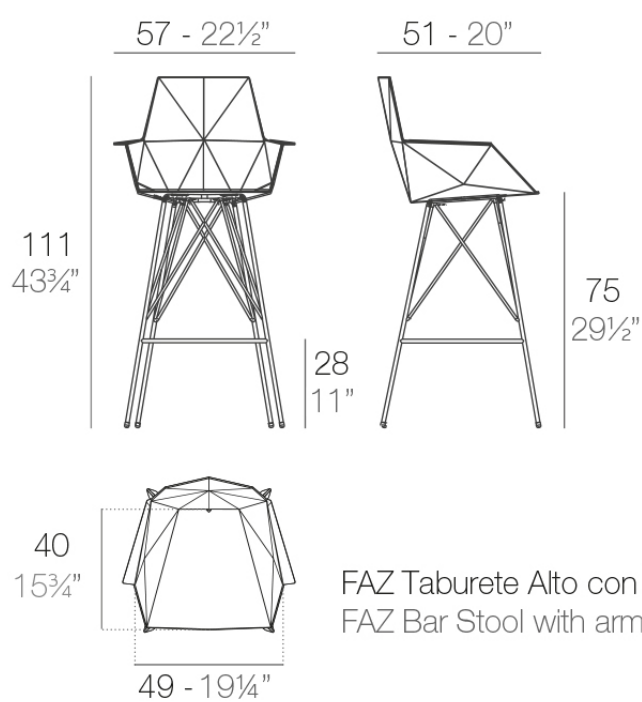

Faz bar stool 57x51x111cm

by Ramón Esteve

Vondom's Faz collection, designed by Ramón Esteve, is one of the firm's most iconic collections. It stands out for its modular design and sophistication, representing harmony, serenity and timelessness through mineral and emphatic shapes. Faz transforms environments with its unique combination of material and light, creating an enveloping and exclusive atmosphere.

Info

Description

Weight: 16.24 Kg

Finishes

finishes

BASIC PP
Ref. 54164

white

ecu

black

Available in various colors

estructura

ALUMINIUM
Ref. VVAR02123

white

ecu

black

Ambients