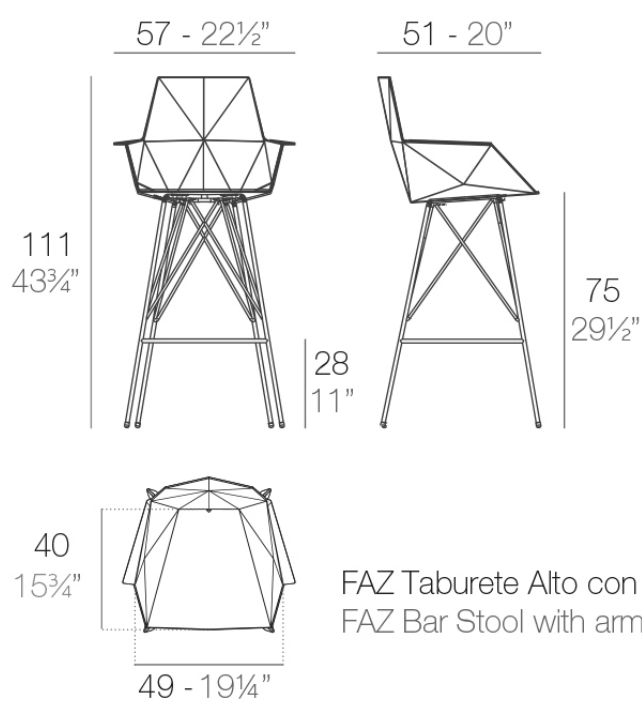

## Faz bar stool 57x51x111cm

by Ramón Esteve

Vondom's Faz collection, designed by Ramón Esteve, is one of the firm's most iconic collections. It stands out for its modular design and sophistication, representing harmony, serenity and timelessness through mineral and emphatic shapes. Faz transforms environments with its unique combination of material and light, creating an enveloping and exclusive atmosphere.

### Description

Weight: 16.24 Kg

### estructura

---

ALUMINIUM  
Ref. VVAR02123

white

ecu

black