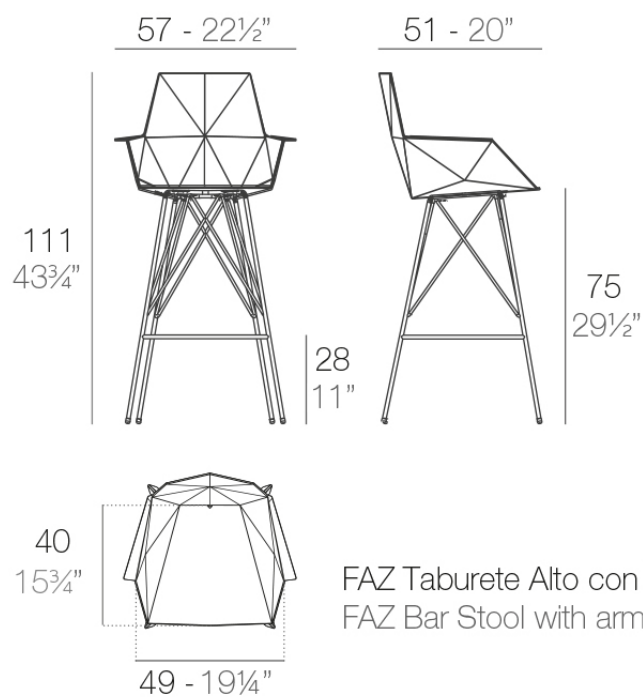

## Faz bar stool 57x51x111cm

by Ramón Esteve

Faz is a modular collection of outdoor furniture and planters designed by Ramón Esteve for Vondom. He is the architect of harmony, serenity, timelessness and universality, and he has created mineral and emphatic shapes that make Faz a design that contextualizes with homes and installations. An ambience, encircling as a result of the blissful combination of the material and lighting, so that the sole sensation would be its fusion.

### Description

Weight: 16.24 Kg