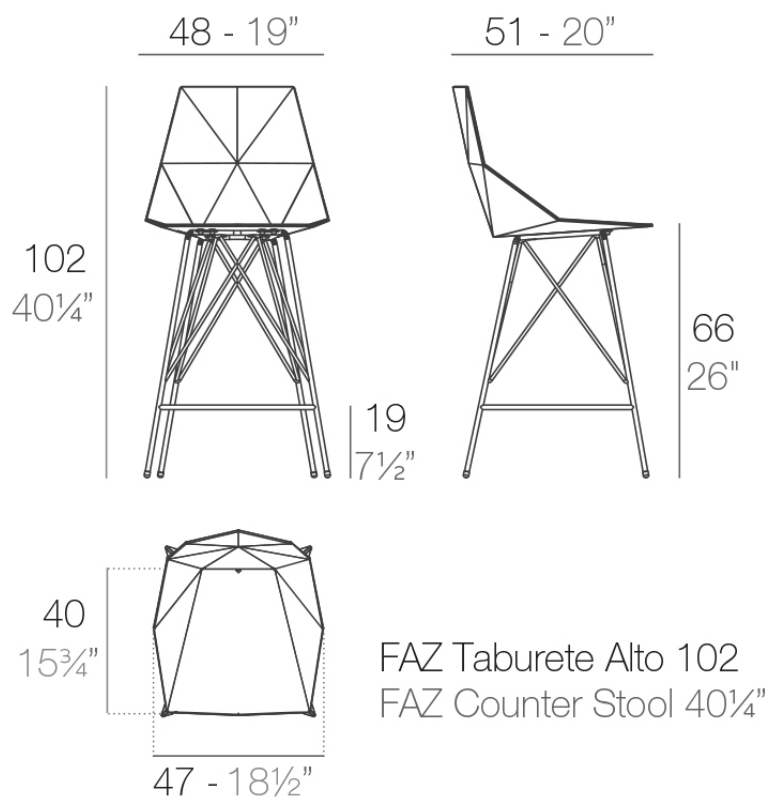

Faz bar stool 50x51x102cm

by Ramón Esteve

Vondom's Faz collection, designed by Ramón Esteve, is one of the firm's most iconic collections. It stands out for its modular design and sophistication, representing harmony, serenity and timelessness through mineral and emphatic shapes. Faz transforms environments with its unique combination of material and light, creating an enveloping and exclusive atmosphere.

Info

Description

Weight: 6.82 Kg

Finishes

finishes

BASIC PP
Ref. 54163

white

ecru