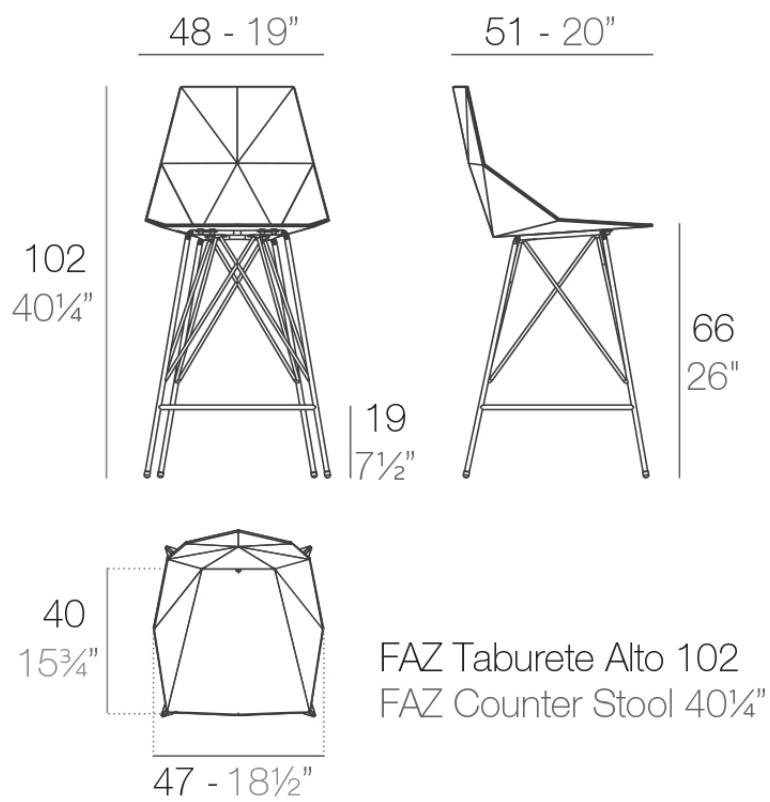

Faz bar stool 50x51x102cm

by Ramón Esteve

Faz is a modular collection of outdoor furniture and planters designed by Ramón Esteve for Vondom. He is the architect of harmony, serenity, timelessness and universality, and he has created mineral and emphatic shapes that make Faz a design that contextualizes with homes and installations. An ambience, encircling as a result of the blissful combination of the material and lighting, so that the sole sensation would be its fusion.

Info

Description

Weight: 6.82 Kg

Finishes

finishes

BASIC PP
Ref. 54163

white

black