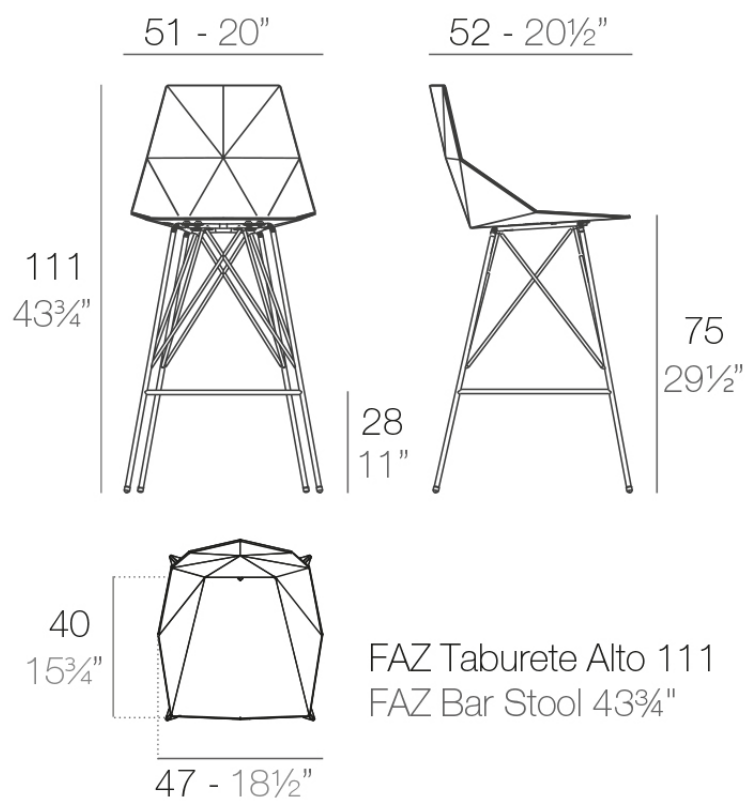

## Faz bar stool 50x51x111cm

by Ramón Esteve

Vondom's Faz collection, designed by Ramón Esteve, is one of the firm's most iconic collections. It stands out for its modular design and sophistication, representing harmony, serenity and timelessness through mineral and emphatic shapes. Faz transforms environments with its unique combination of material and light, creating an enveloping and exclusive atmosphere.

### Description

Weight: 7.62 Kg