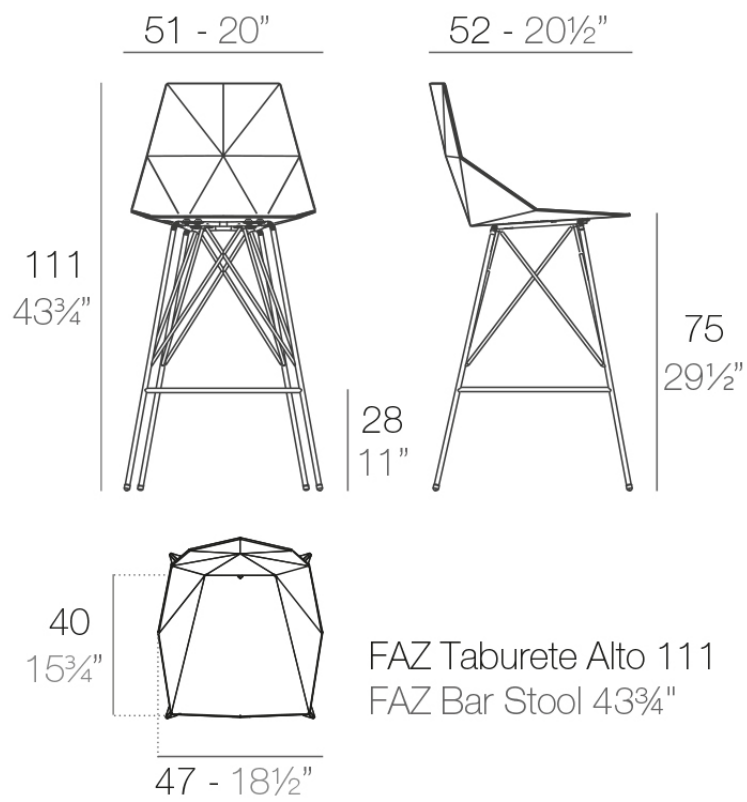

Faz bar stool 50x51x111cm

by Ramón Esteve

Vondom's Faz collection, designed by Ramón Esteve, is one of the firm's most iconic collections. It stands out for its modular design and sophistication, representing harmony, serenity and timelessness through mineral and emphatic shapes. Faz transforms environments with its unique combination of material and light, creating an enveloping and exclusive atmosphere.

Info

Description

Weight: 7.62 Kg

Finishes

finishes

BASIC PP
Ref. 54162

white

ecu

black

Available in various colors

estructura

ALUMINIUM
Ref. VVAR02123

white

ecu

black

Ambients