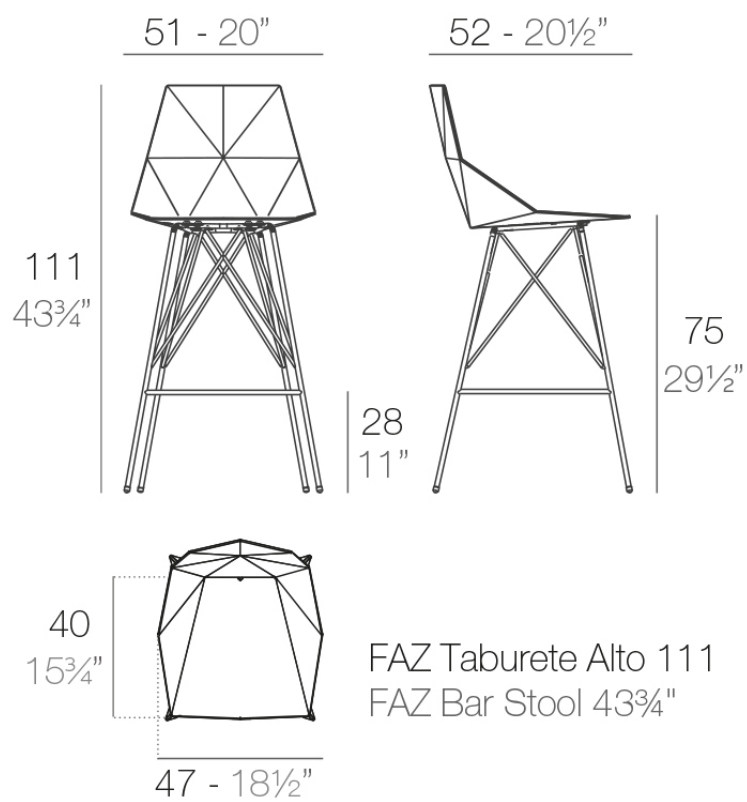

Faz bar stool 50x51x111cm

by Ramón Esteve

Vondom's Faz collection, designed by Ramón Esteve, is one of the firm's most iconic collections. It stands out for its modular design and sophistication, representing harmony, serenity and timelessness through mineral and emphatic shapes. Faz transforms environments with its unique combination of material and light, creating an enveloping and exclusive atmosphere.

Info

Description

Weight: 7.62 Kg

Finishes

finishes

BASIC PP
Ref. 54162

white

ecu

black

Available in various colors

estructura

ALUMINIUM
Ref. VVAR02123

white

ecu

black

Ambients