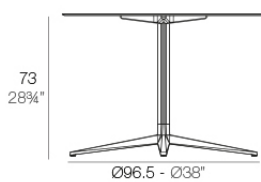

Info

Description

Extruded aluminum tube with cast aluminum base coated with epoxy baked painting. Item suitable for indoor and outdoor use. Table top not included.

Weight: 6.82 Kg

BASE 4 LEGS - BASE 4 PATAS

fixed top / fijo *ref. 54144*

fixed for glass / fijo para vidrio *ref. 54144V*

TABLE TOPS OPTIONS - OPCIONES SOBRES

FAZ BASE MESA Ø96'5 H50
FAZ TABLE BASE Ø38" H19 3/4"

Finishes

finishes

ALUMINIUM BASE

Ref. 54144V