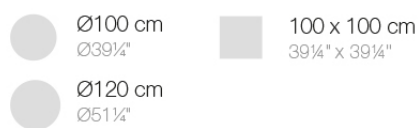

Info

Description

Extruded aluminum tube with cast aluminum base coated with epoxy baked painting. Item suitable for indoor and outdoor use. Table top not included.

Weight: 6.82 Kg

BASE 4 LEGS - BASE 4 PATAS

fixed top / fijo *ref. 54144*

fixed for glass / fijo para vidrio *ref. 54144V*

TABLE TOPS OPTIONS - OPCIONES SOBRES

FAZ BASE MESA Ø96'5 H50
FAZ TABLE BASE Ø38" H19 3/4"

Finishes

finishes

ALUMINIUM BASE

Ref. 54144V