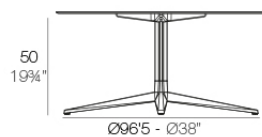

Faz 4-legged table base ø96,5x50h

by Ramón Esteve

Vondom's Faz collection, designed by Ramón Esteve, is one of the firm's most iconic collections. It stands out for its modular design and sophistication, representing harmony, serenity and timelessness through mineral and emphatic shapes. Faz transforms environments with its unique combination of material and light, creating an enveloping and exclusive atmosphere.

Info

Description

Extruded aluminum tube with cast aluminum base coated with epoxy baked painting. Item suitable for indoor and outdoor use. Table top not included.

Weight: 6.32 Kg

BASE 4 LEGS - BASE 4 PATAS