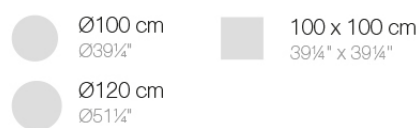

Info

Description

Extruded aluminum tube with cast aluminum base coated with epoxy baked painting. Item suitable for indoor and outdoor use. Table top not included.

Weight: 6.32 Kg

BASE 4 LEGS - BASE 4 PATAS

fixed top / fijo ref. 54143
fixed for glass / fijo para vidrio ref. 54143V

FAZ BASE MESA Ø965 H50
FAZ TABLE BASE Ø38" H19 3/4"

TABLE TOPS OPTIONS - OPCIONES SOBRES

Finishes

finishes

ALUMINIUM BASE

Ref. 54143V